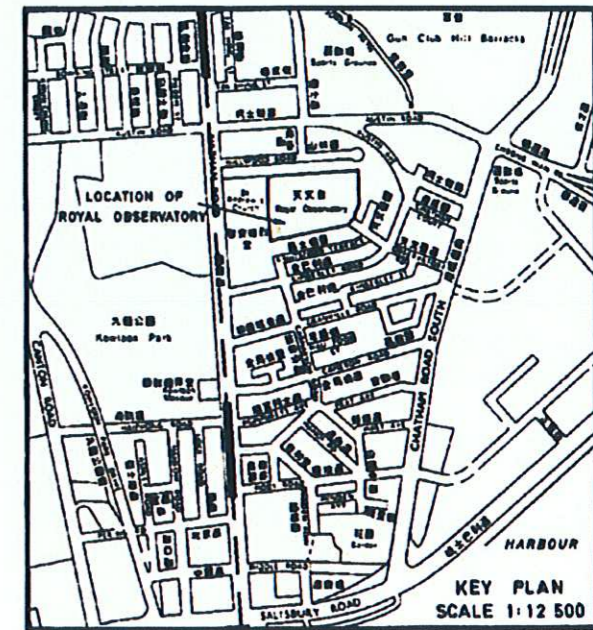

ANTIQUITIES & MONUMENTS ORDINANCE (CAP. 53)
PLAN OF ROYAL OBSERVATORY AT TSIM SHA TSUI, KOWLOON
DEPOSITED IN THE LAND OFFICE, VICTORIA, UNDER SEC. 3(4)
SERIAL No. KM 1

EDGED RED AREA 1.95 HECTARES (ABOUT)

SCALE 1:1000

Prepared by
 Survey Division, Lands Department

B. D. Wilson
 DIRECTOR OF URBAN SERVICES
 DATE 1/3/83