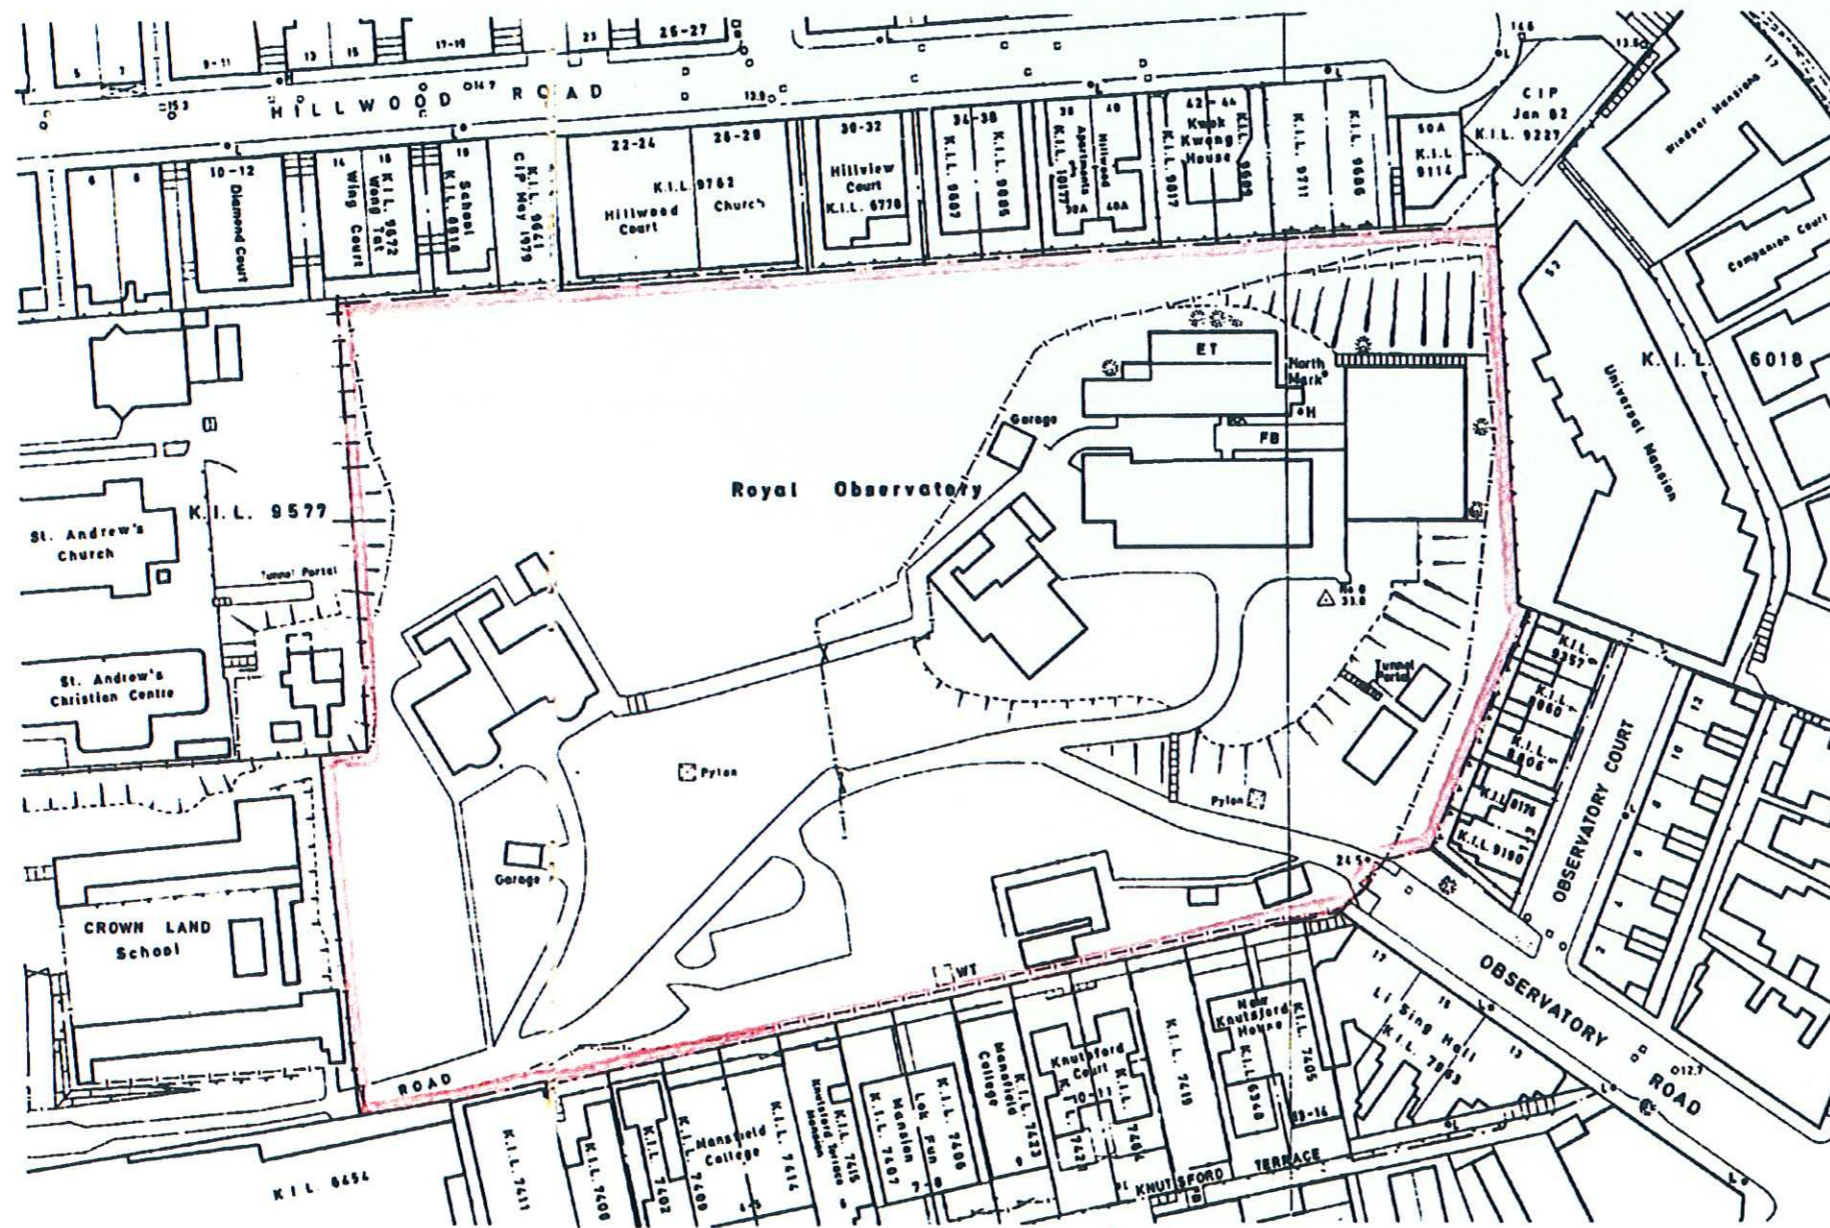

ANTIQUITIES & MONUMENTS ORDINANCE (CAP. 53)
PLAN OF ROYAL OBSERVATORY AT TSIM SHA TSUI, KOWLOON
DEPOSITED IN THE LAND OFFICE, VICTORIA, UNDER SEC. 3(4)
SERIAL No. KM 1

EDGED RED AREA 1.95 HECTARES (ABOUT)

SCALE 1:1000

Prepared by
 Survey Division, Lands Department

B. D. Wilson
 DIRECTOR OF URBAN SERVICES
 DATE 1/3/83