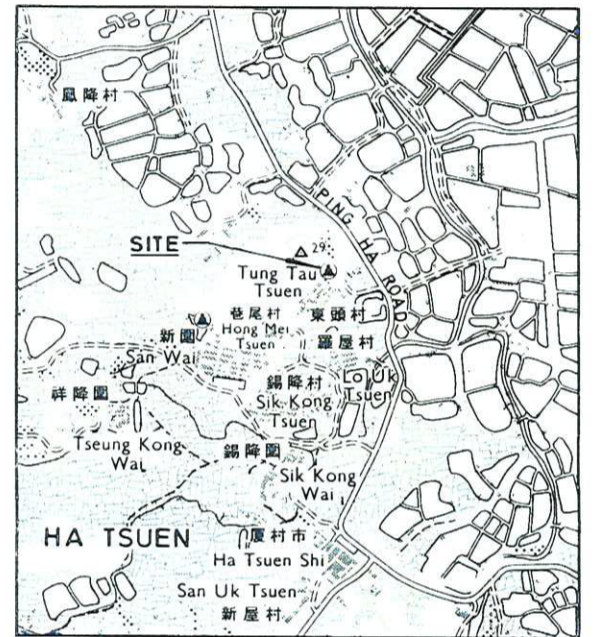

40

ANTIQUITIES & MONUMENTS ORDINANCE (CAP. 53)

PLAN OF YEUNG HAU KUNG TEMPLE AT TUNG TAU TSUEN, HA TSUEN, NEW TERRITORIES

DEPOSITED IN THE DISTRICT LAND OFFICE, YUEN LONG, UNDER SEC. 3(4)

SERIAL No. NTM 40

LOCATION

SCALE 1 : 20 000

EDGED RED AREA 247.8 SQUARE METRES (ABOUT)

SCALE 1 : 1 000

(Signature)
(A.K. CHUI)

SECRETARY FOR MUNICIPAL SERVICES

07