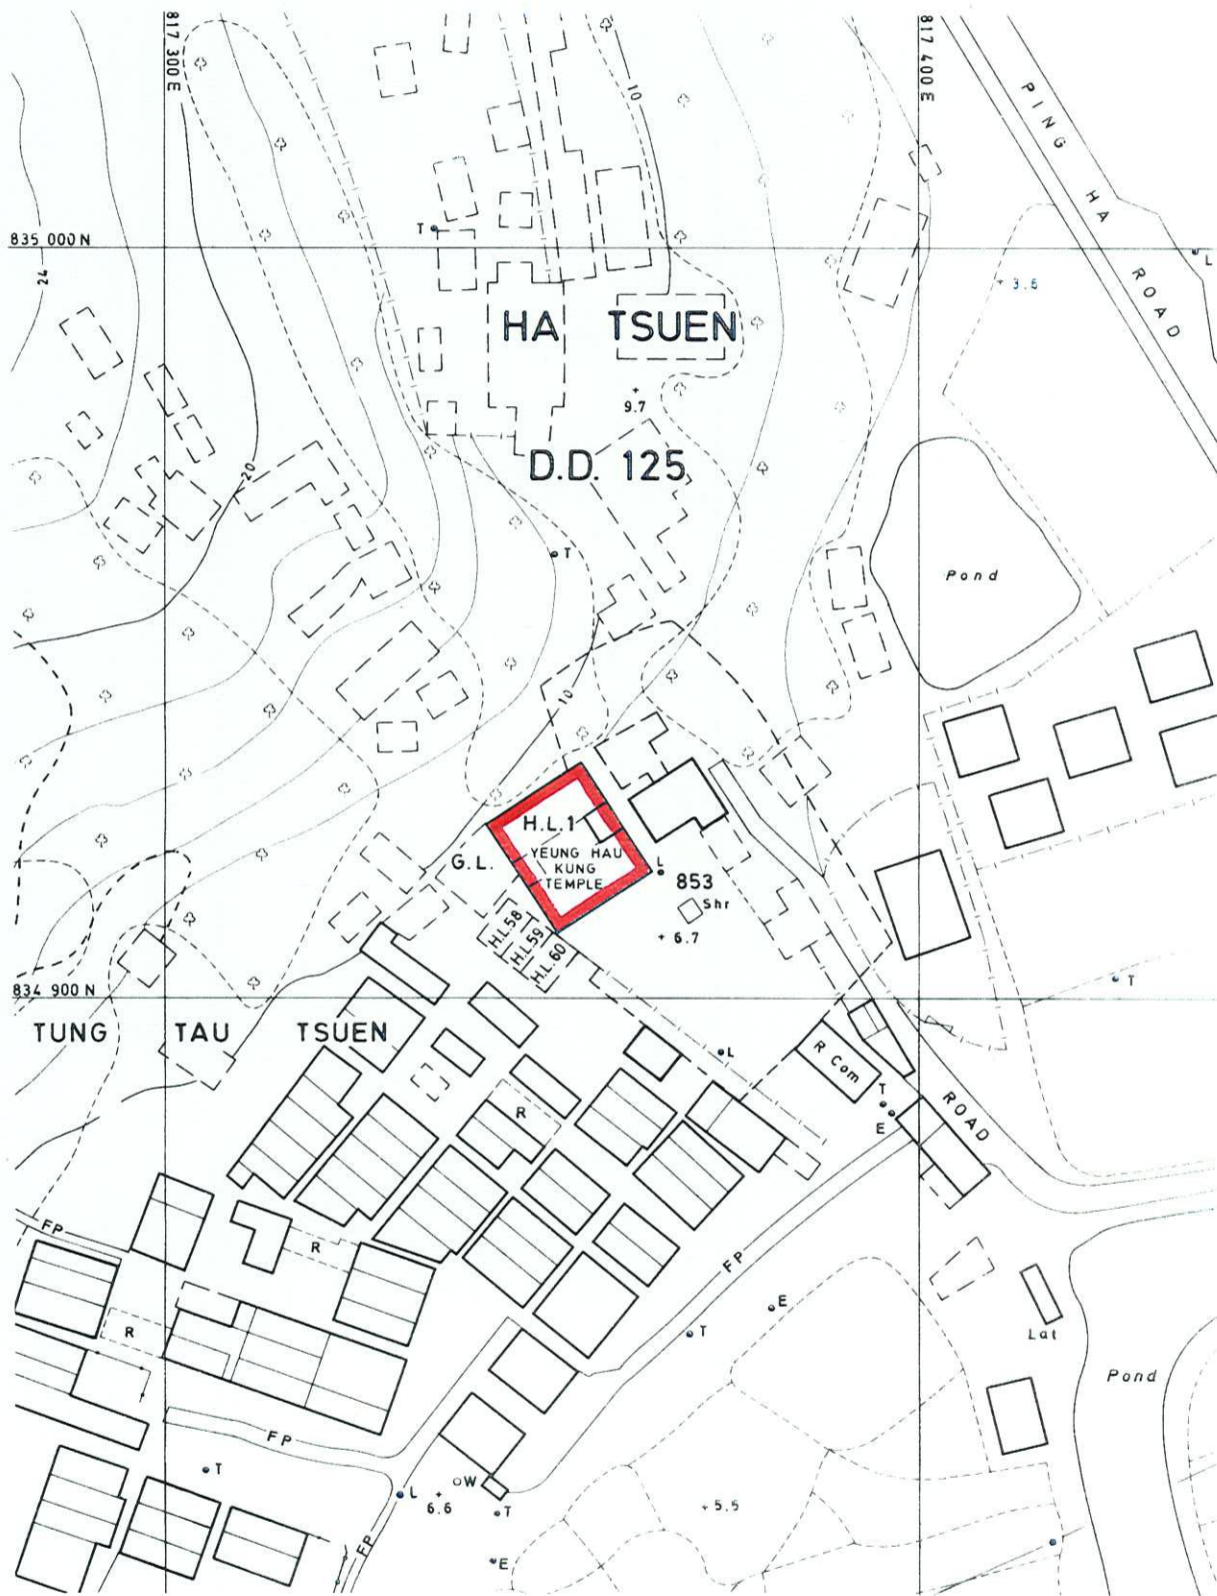

40

ANTIQUITIES & MONUMENTS ORDINANCE (CAP. 53)

PLAN OF YEUNG HAU KUNG TEMPLE AT TUNG TAU TSUEN, HA TSUEN, NEW TERRITORIES

DEPOSITED IN THE DISTRICT LAND OFFICE, YUEN LONG, UNDER SEC. 3(4)

SERIAL No. NTM 40

LOCATION

SCALE 1 : 20 000

EDGED RED AREA 247.8 SQUARE METRES (ABOUT)

SCALE 1 : 1 000

(Signature)
(A.K. CHUI)

SECRETARY FOR MUNICIPAL SERVICES

07