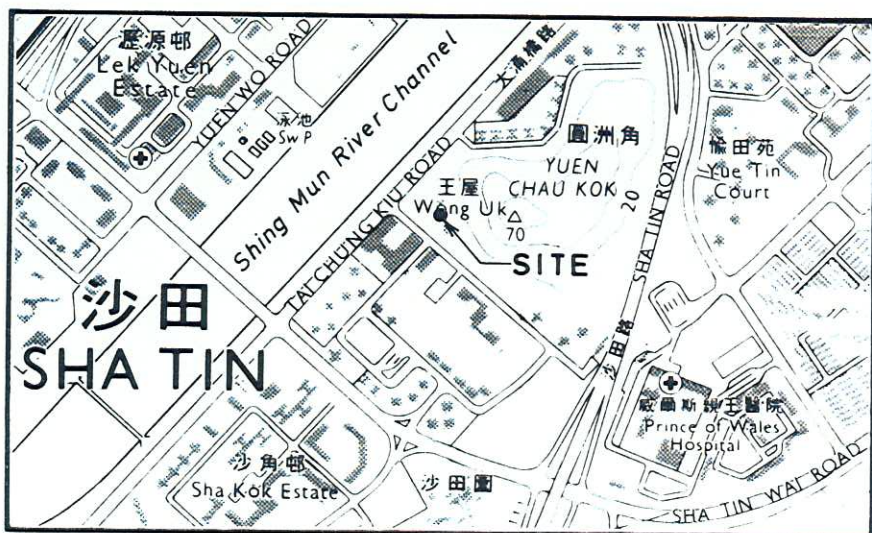

ANTIQUITIES AND MONUMENTS ORDINANCE (CAP. 53)
 PLAN OF THE OLD HOUSE (FORMER LOT No.1509 IN D.D.281) AT
 WONG UK VILLAGE, YUEN CHAU KOK, SHA TIN, NEW TERRITORIES
 DEPOSITED IN THE DISTRICT LAND OFFICE, SHA TIN, UNDER SEC. 3 (4),
 SERIAL No. NTM 36

EDGED RED AREA 285 SQUARE METRES (ABOUT)

SCALE 1:1000

LOCATION

SCALE 1:20 000

A. K. Chui
 (A. K. CHUI)

Secretary for Recreation and Culture

Date 14 December 1989

PLAN No. STM 6473