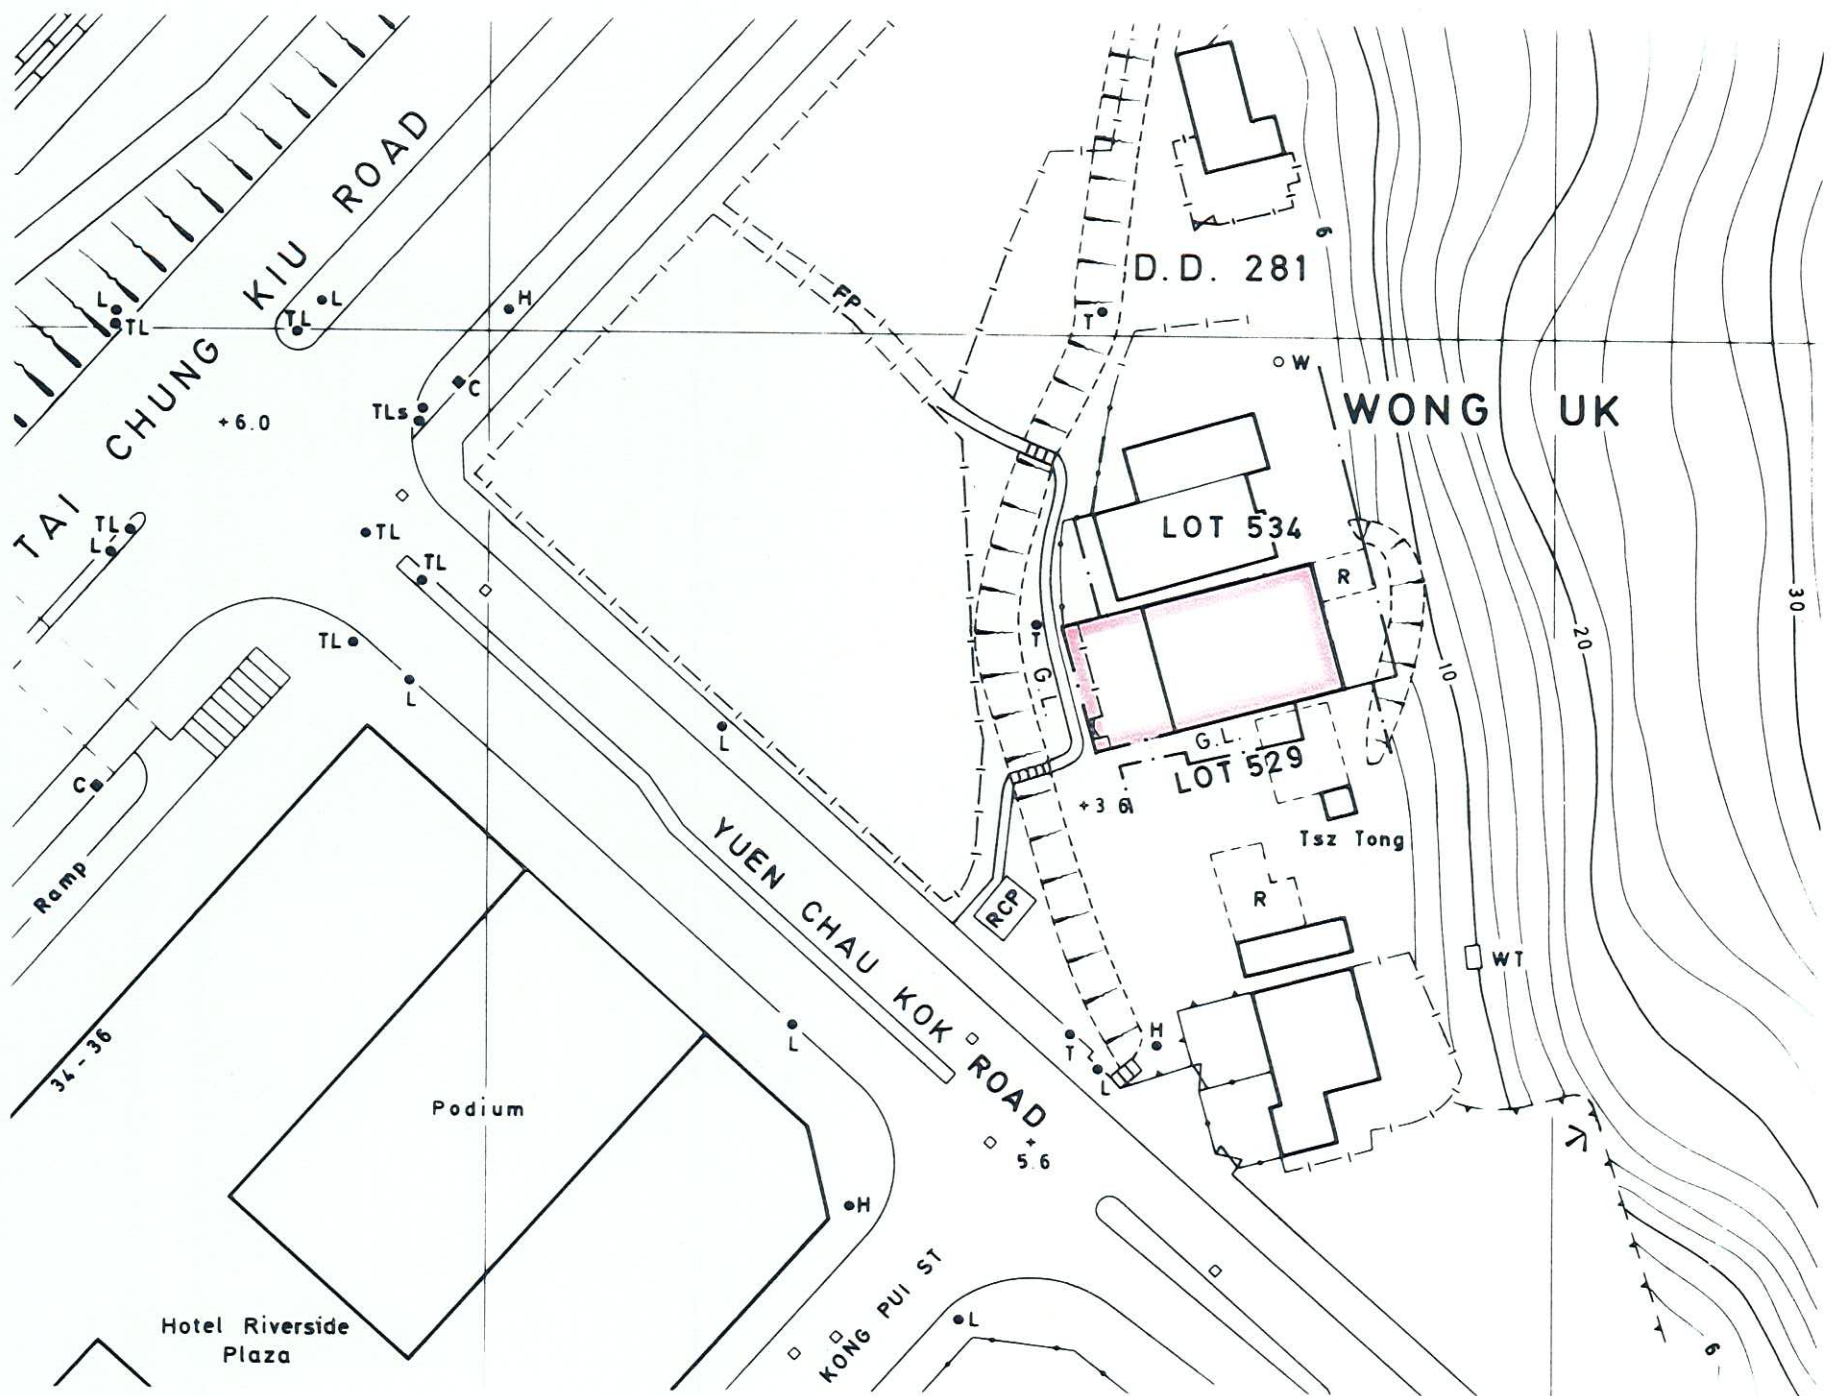

ANTIQUITIES AND MONUMENTS ORDINANCE (CAP. 53)
 PLAN OF THE OLD HOUSE (FORMER LOT No.1509 IN D.D.281) AT
 WONG UK VILLAGE, YUEN CHAU KOK, SHA TIN, NEW TERRITORIES
 DEPOSITED IN THE DISTRICT LAND OFFICE, SHA TIN, UNDER SEC. 3 (4),
 SERIAL No. NTM 36

EDGED RED AREA 285 SQUARE METRES (ABOUT)

SCALE 1:1000

LOCATION

SCALE 1:20 000

A. K. Chui
 (A. K. CHUI)

Secretary for Recreation and Culture

Date 14 December 1989

PLAN No. STM 6473

Pursuant to GR475, this plan has been prepared by the District Survey Office, Sha Tin, Survey and Mapping Office, Buildings and Lands Department, under the Authority of the Government Land Surveyor