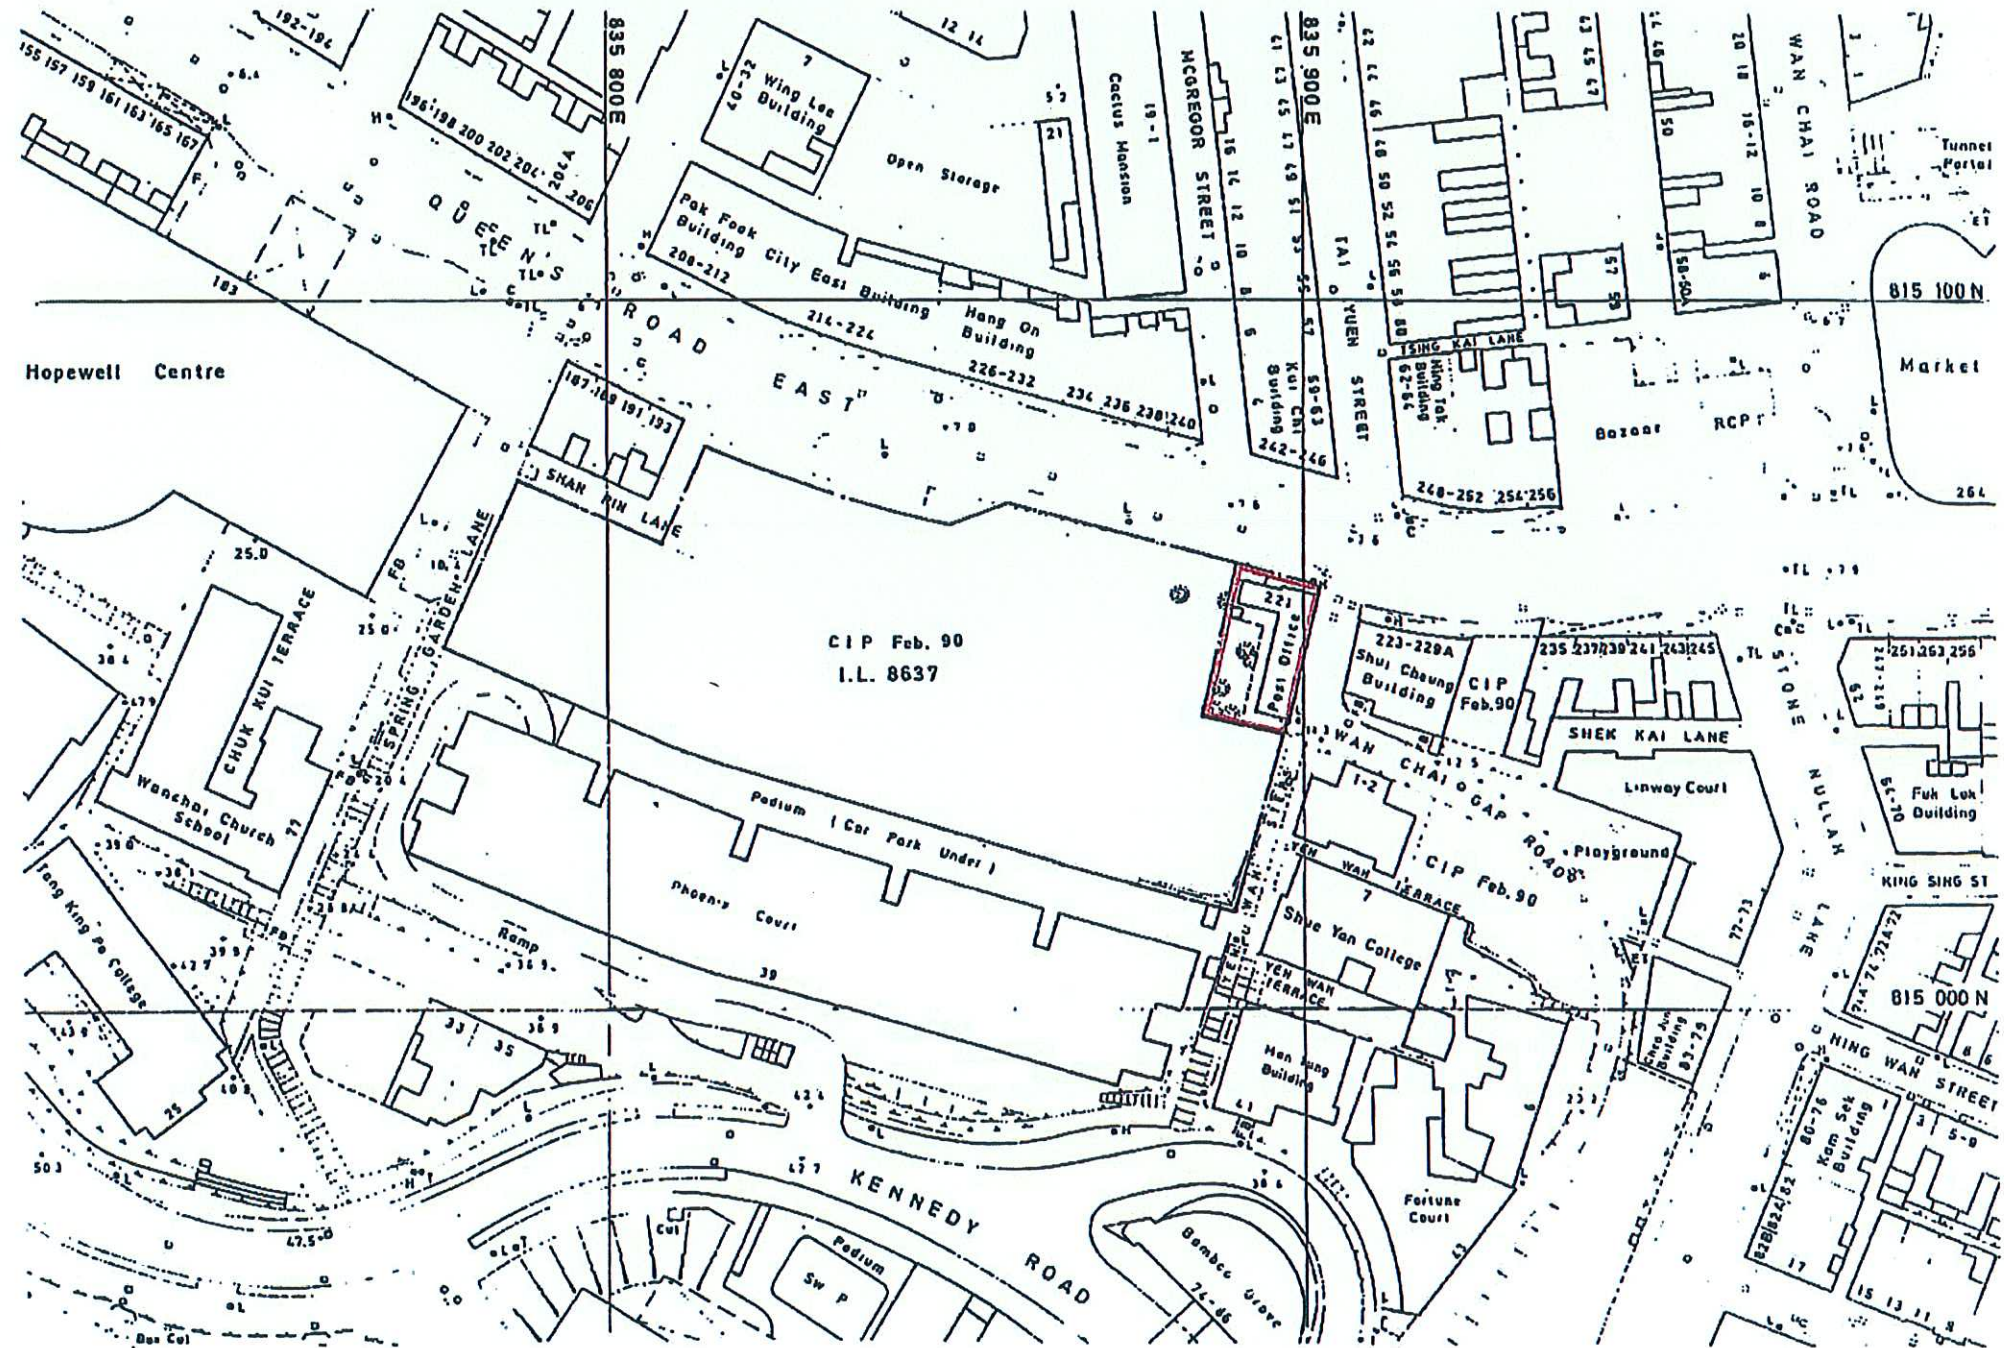

ANTIQUITIES AND MONUMENTS ORDINANCE (CAP. 53)

PLAN OF THE WAN CHAI POST OFFICE AT No. 221 QUEEN'S ROAD EAST, HONG KONG ISLAND

DEPOSITED IN THE LAND OFFICE, VICTORIA, UNDER SEC. 3(4)

SERIAL No. HKM 17

LOCATION

SCALE 1:12500

EDGED RED AREA 264 m² (ABOUT)

SCALE 1:1000

Pursuant to GR 475, this plan has been prepared by the District Survey Office, Hong Kong, Survey and Mapping Office, Buildings and Lands Department under the Authority of the Government Land Surveyor