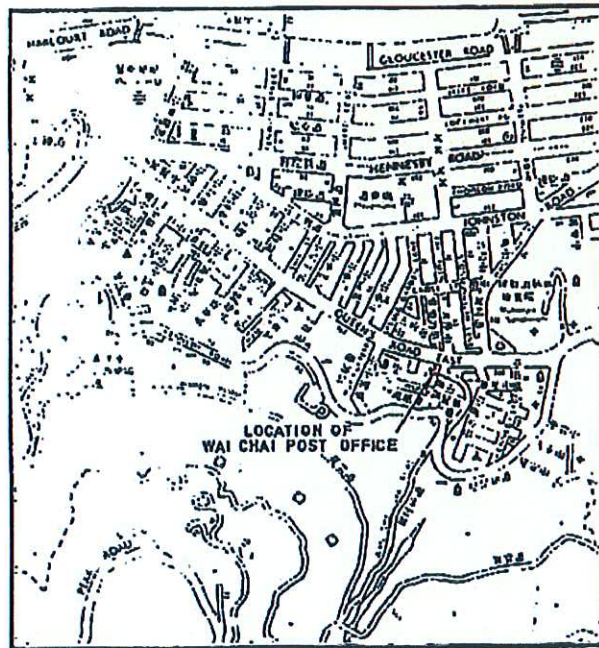

ANTIQUITIES AND MONUMENTS ORDINANCE (CAP. 53)

PLAN OF THE WAN CHAI POST OFFICE AT No. 221 QUEEN'S ROAD EAST, HONG KONG ISLAND

DEPOSITED IN THE LAND OFFICE, VICTORIA, UNDER SEC. 3(4)

SERIAL No. HKM 17

LOCATION

SCALE 1:12500

EDGED RED AREA 264 m² (ABOUT)

SCALE 1:1000

Pursuant to GR 475, this plan has been prepared by the District Survey Office, Hong Kong, Survey and Mapping Office, Buildings and Lands Department under the Authority of the Government Land Surveyor