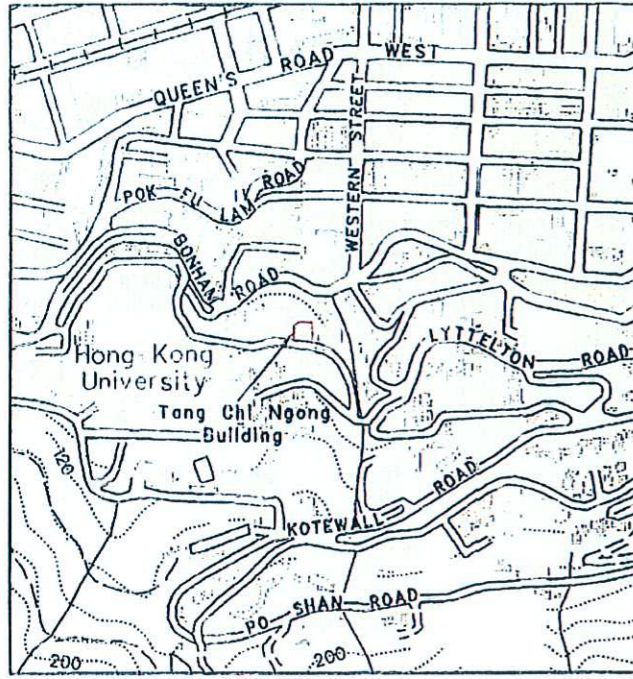

ANTIQUITIES AND MONUMENTS ORDINANCE (CAP. 53)

PLAN OF TANG CHI NGONG BUILDING, UNIVERSITY OF HONG KONG AT POK FU LAM, HONG KONG

DEPOSITED IN THE LAND REGISTRY, VICTORIA, UNDER SEC. 3(4)

SERIAL No. HKM 23

LOCATION

SCALE 1 : 10000

EDGED RED AREA 695 SQUARE METRES (ABOUT)

SCALE 1:1000

SECRETARY FOR RECREATION & CULTURE

DATE 07 SEP 1995