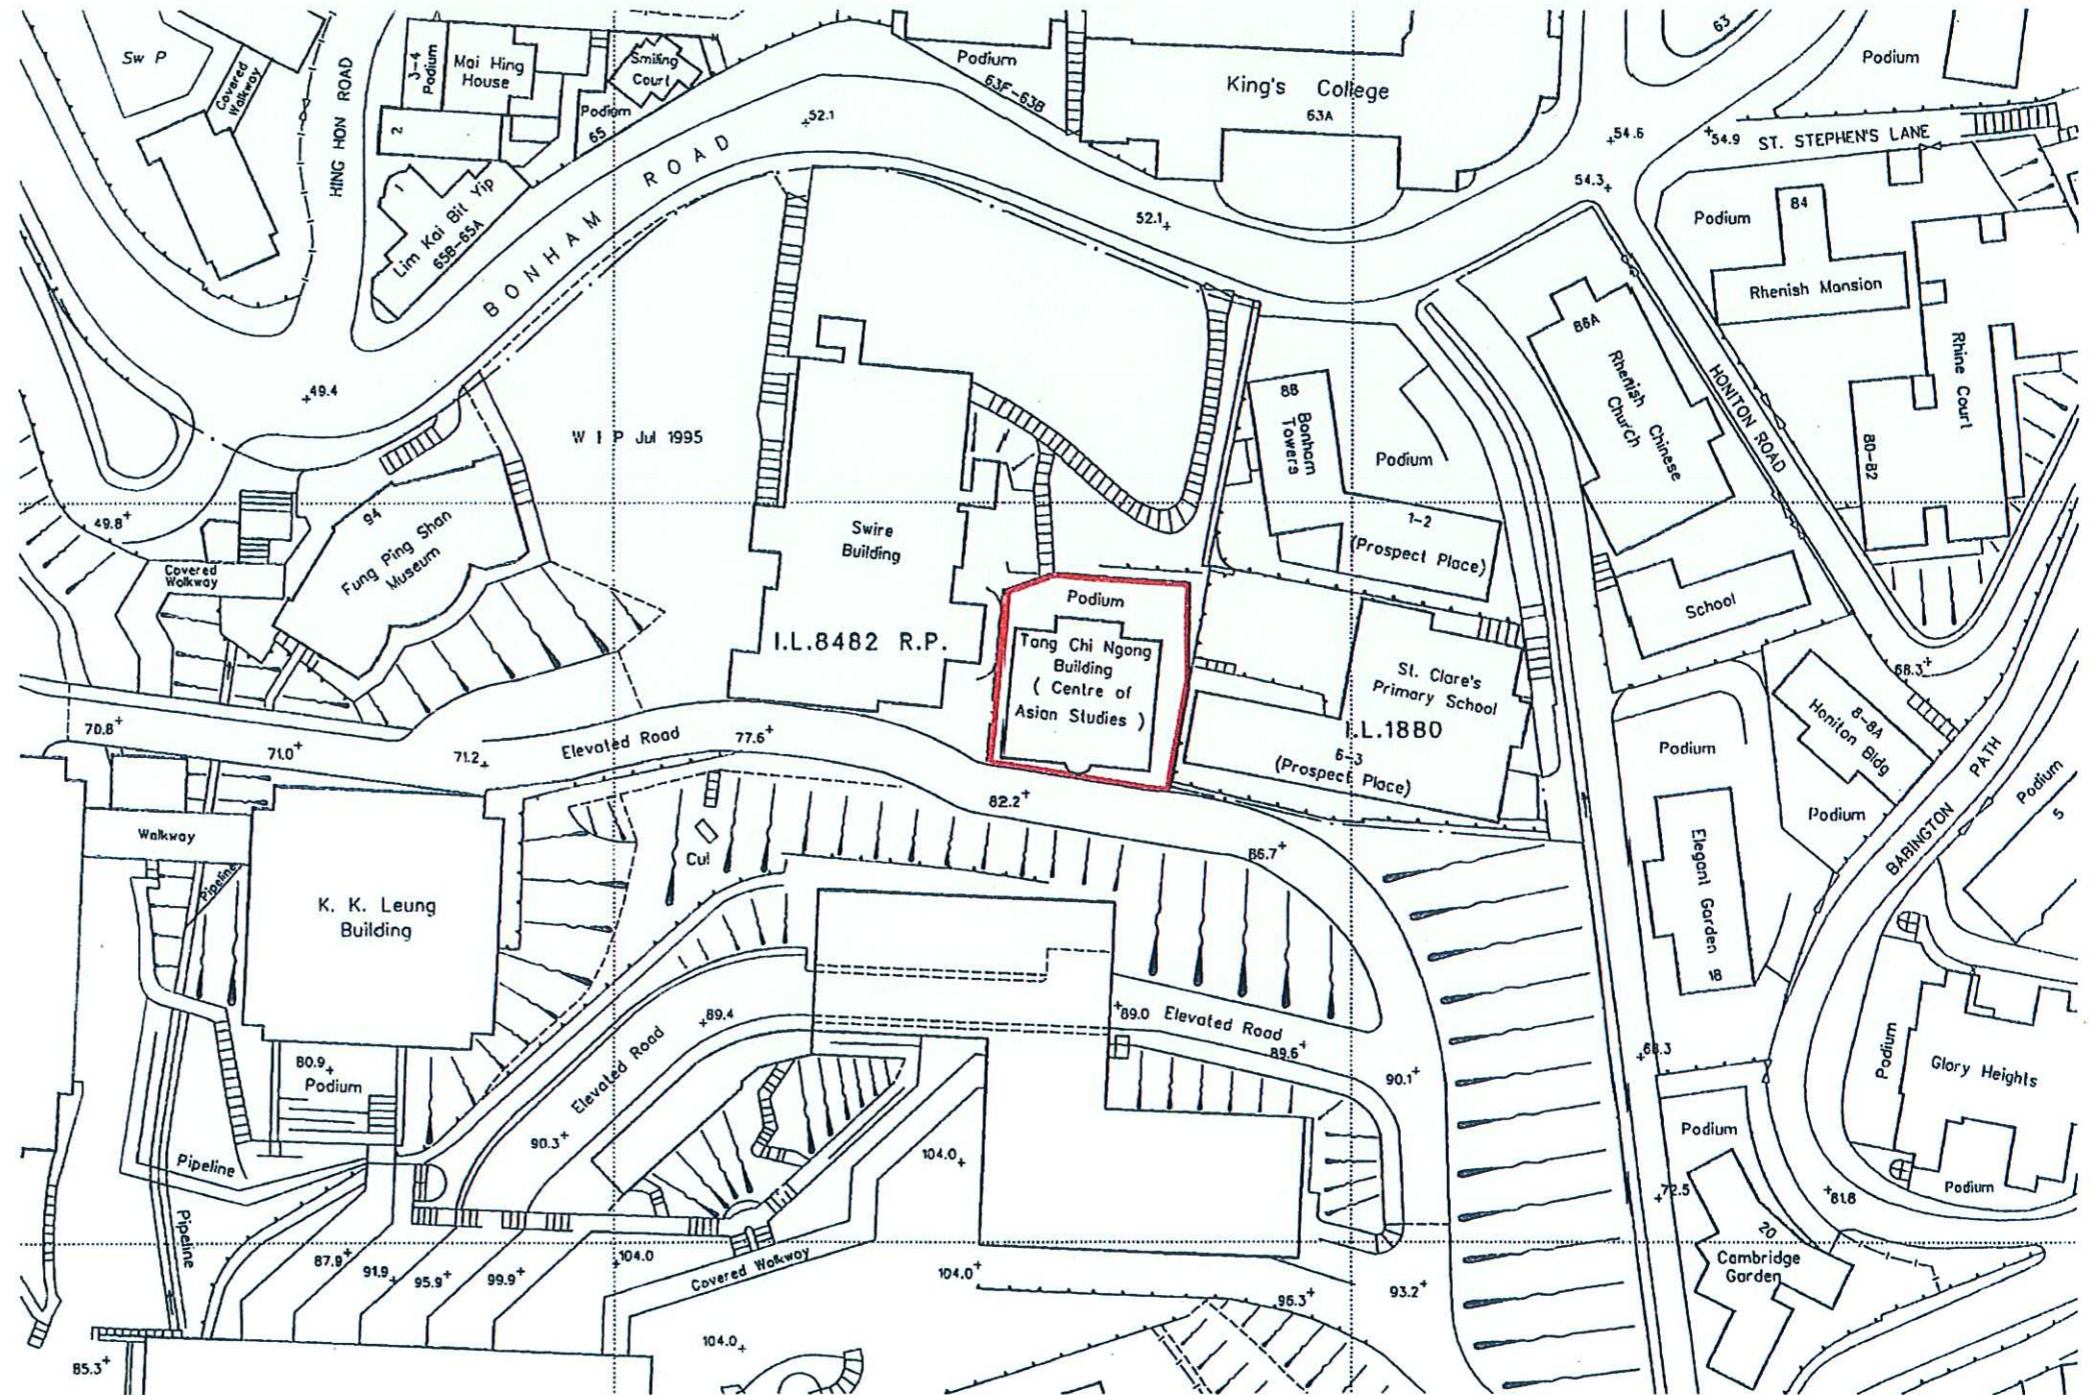

ANTIQUITIES AND MONUMENTS ORDINANCE (CAP. 53)

PLAN OF TANG CHI NGONG BUILDING, UNIVERSITY OF HONG KONG AT POK FU LAM, HONG KONG

DEPOSITED IN THE LAND REGISTRY, VICTORIA, UNDER SEC. 3(4)

SERIAL No. HKM 23

LOCATION

SCALE 1 : 10000

EDGED RED AREA 695 SQUARE METRES (ABOUT)

SCALE 1:1000

SECRETARY FOR RECREATION & CULTURE

DATE 07 SEP 1995