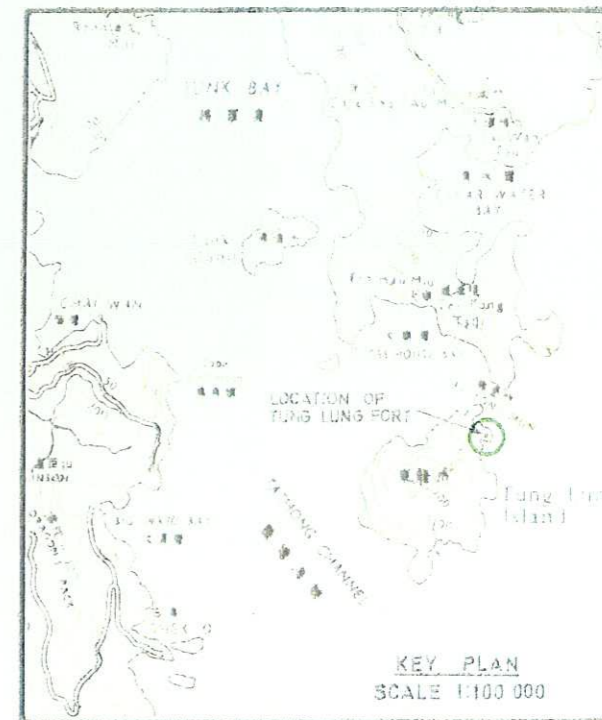

11

ANTIQUITIES & MONUMENTS ORDINANCE (CAP. 53)
PLAN OF TUNG LUNG FORT AT TUNG LUNG ISLAND
DEPOSITED IN THE DISTRICT LAND OFFICE, SAI KUNG, UNDER SEC. 3 (4)

SERIAL No. NTM 11

EDGED RED AREA 4 680 m² (ABOUT)

SCALE 1:1 200

Crown Lands & Survey Office, Hong Kong.

D. M. ...
 SECRETARY FOR THE NEW TERRITORIES
 DATE 13 JUN 1980