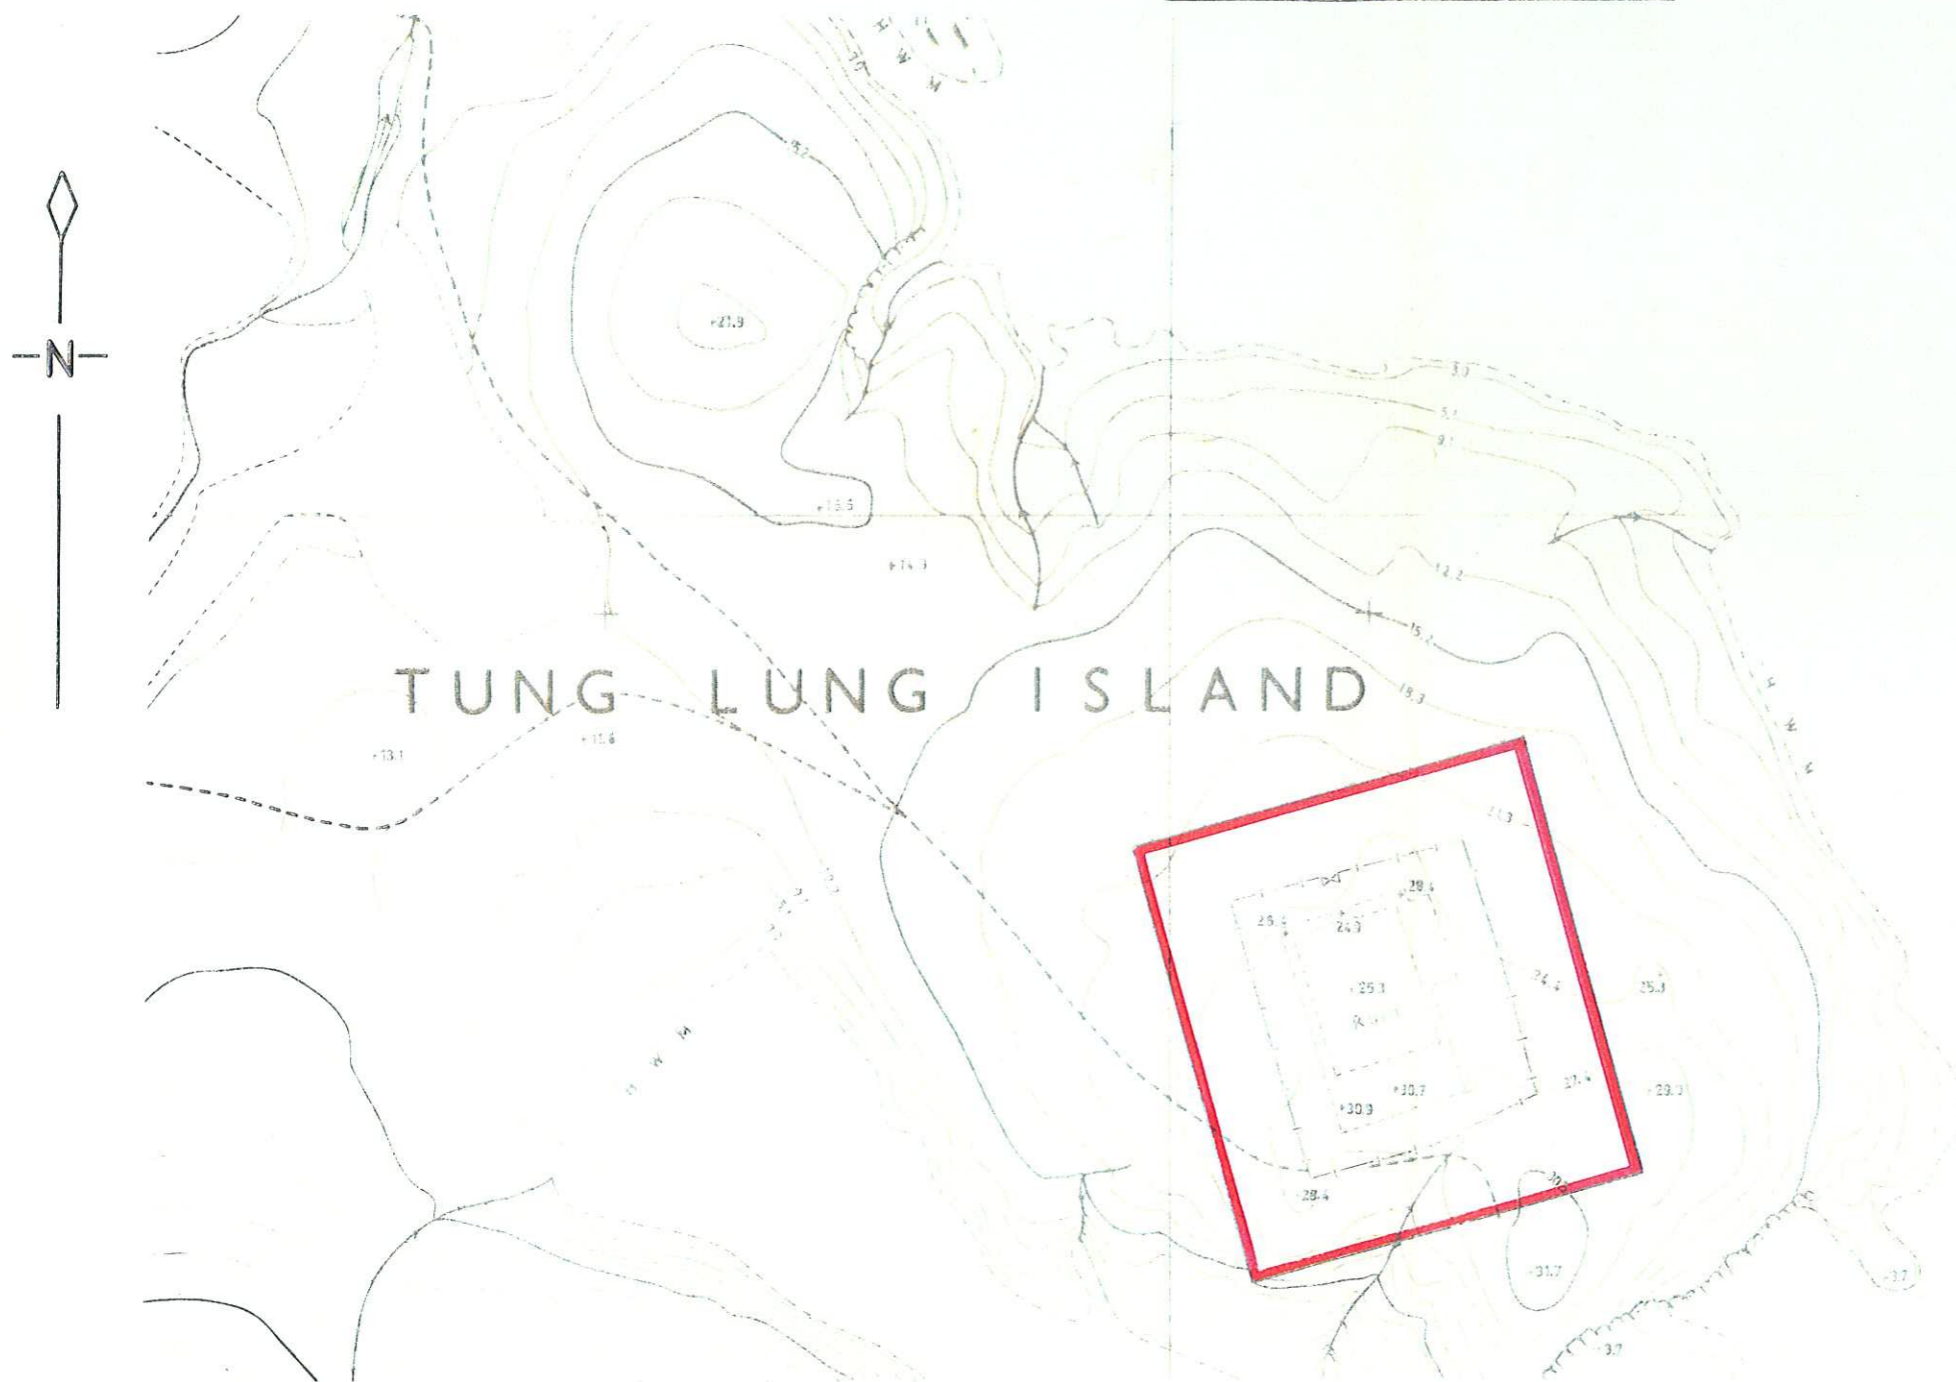

11

ANTIQUITIES & MONUMENTS ORDINANCE (CAP. 53)
PLAN OF TUNG LUNG FORT AT TUNG LUNG ISLAND
DEPOSITED IN THE DISTRICT LAND OFFICE, SAI KUNG, UNDER SEC. 3 (4)

SERIAL No. NTM 11

EDGED RED AREA 4 680 m² (ABOUT)

SCALE 1:1 200

Crown Lands & Survey Office, Hong Kong.

D. M. ...
 SECRETARY FOR THE NEW TERRITORIES
 DATE 13 JUN 1980