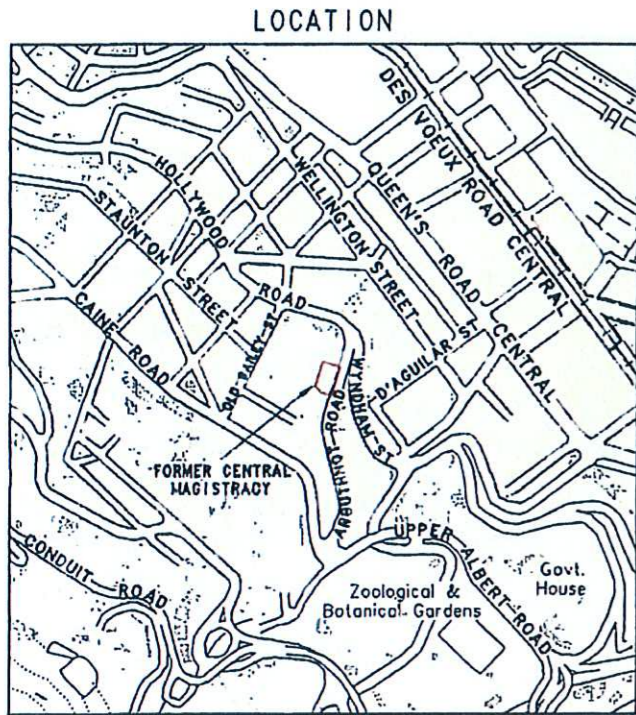

ANTIQUITIES AND MONUMENTS ORDINANCE (CAP. 53)

PLAN OF THE FORMER CENTRAL MAGISTRACY AT No. 1 ARBUTHNOT ROAD, HONG KONG ISLAND

DEPOSITED IN THE LAND REGISTRY, VICTORIA, UNDER SEC. 3(4)

SERIAL No. HKM 26

SCALE 1 : 10000

SCALE 1:1000

EDGED RED AREA 1 070 SQUARE METRES (ABOUT)

Plan No. MH5363  
Prepared by District Survey Office, Hong Kong West  
Lands Department

*[Signature]*  
SECRETARY FOR RECREATION & CULTURE

DATE 1 SEP 1995