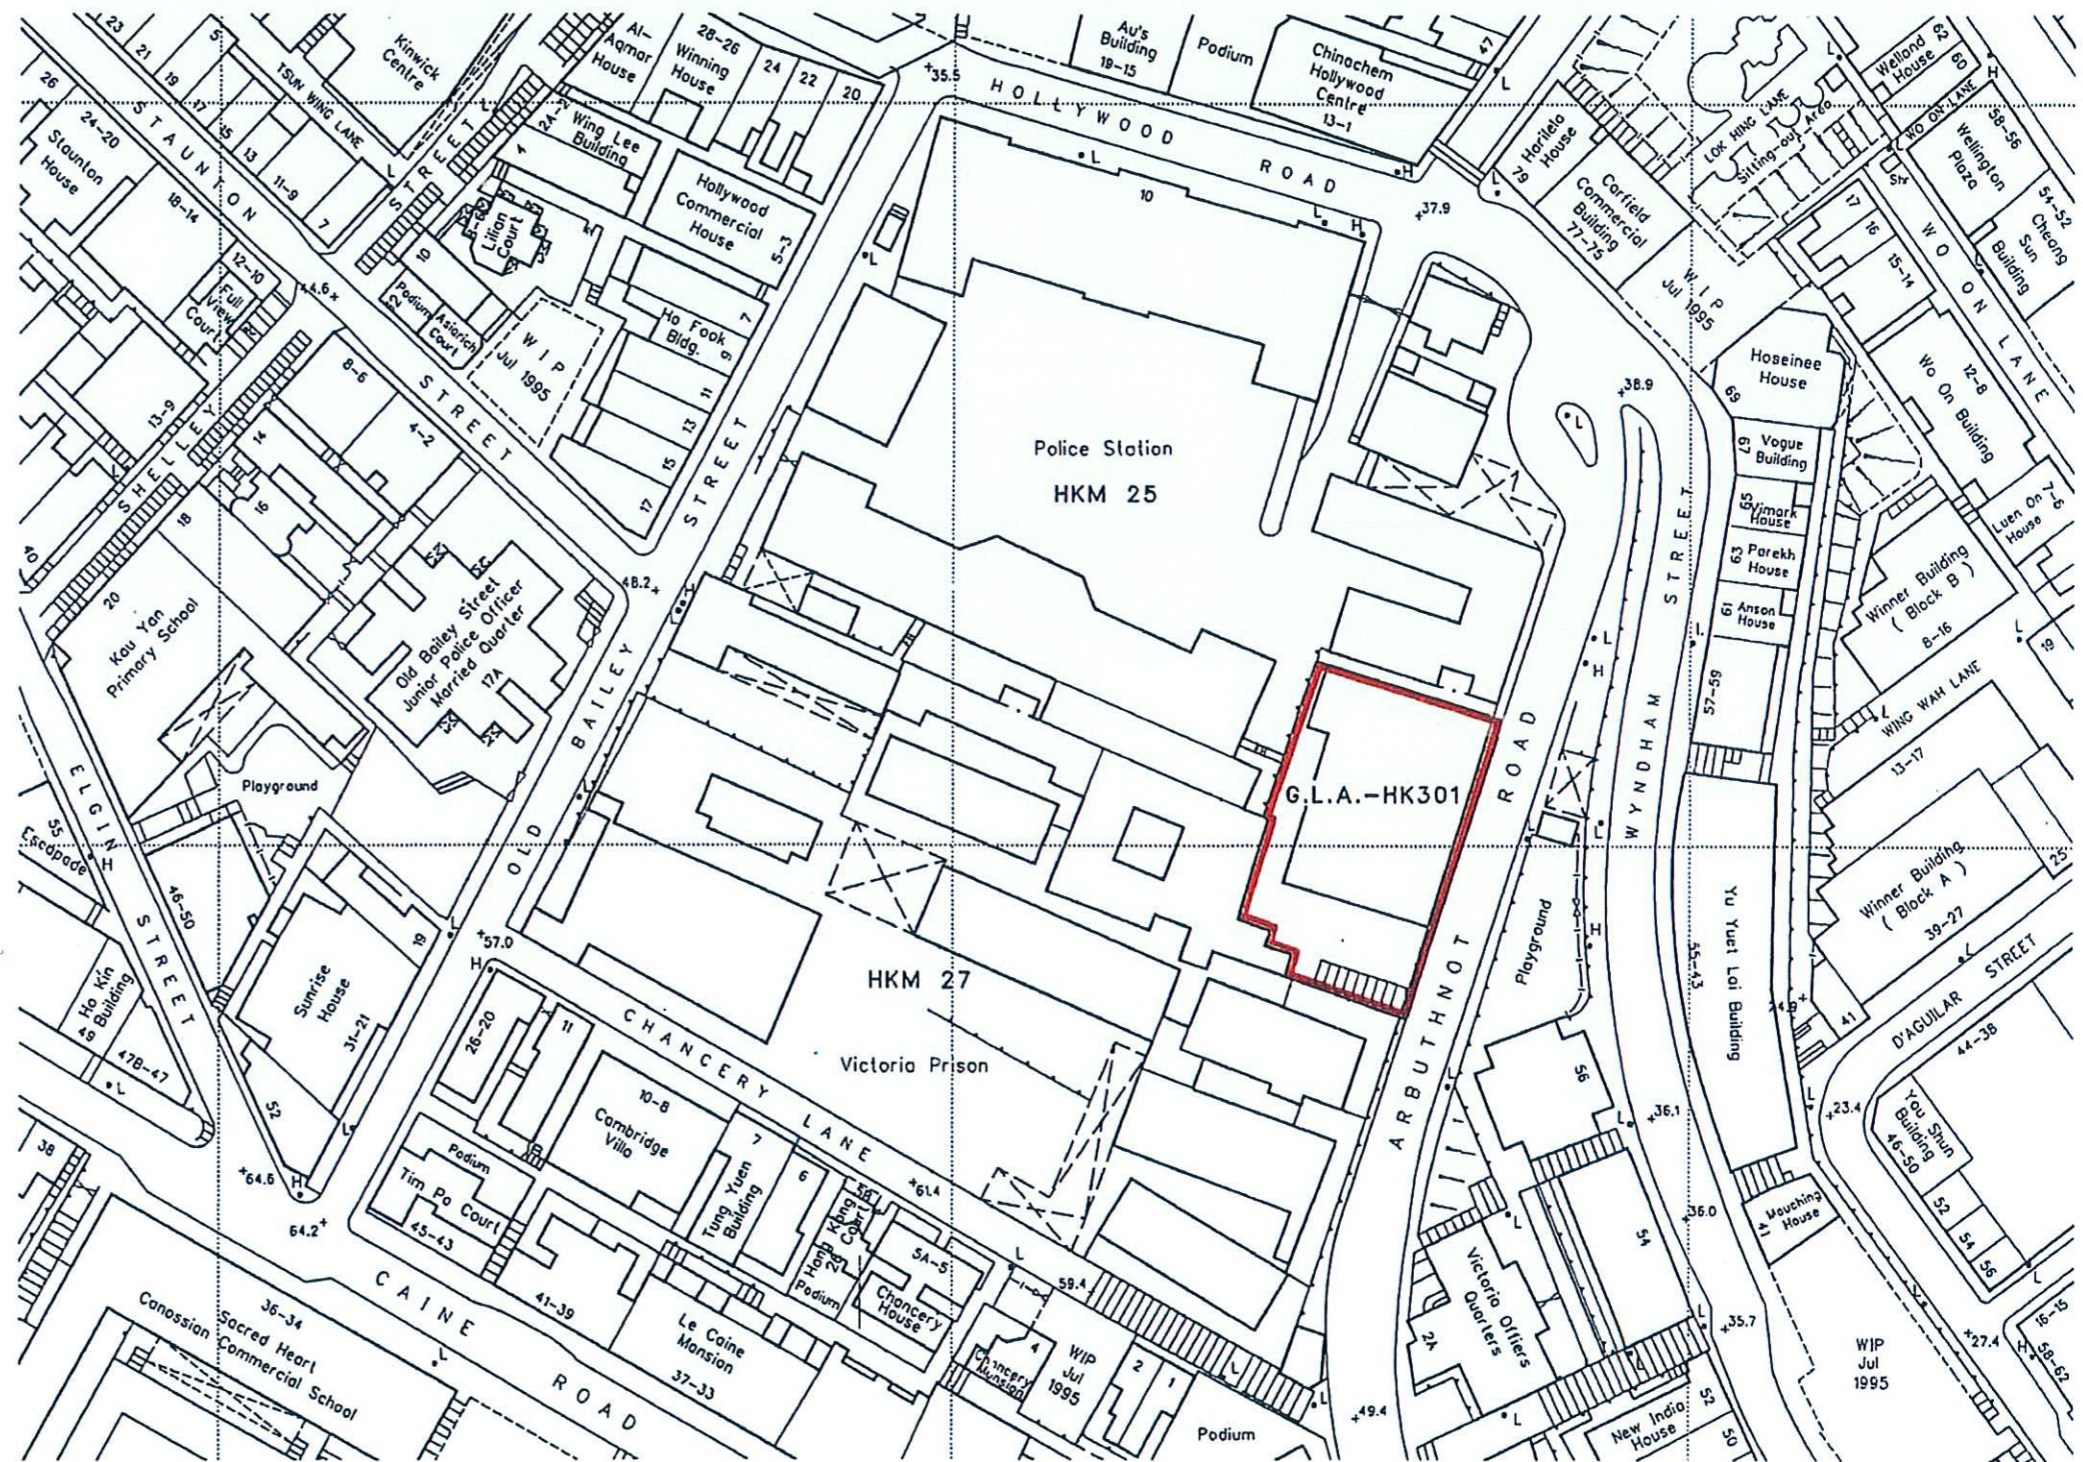

ANTIQUITIES AND MONUMENTS ORDINANCE (CAP. 53)

PLAN OF THE FORMER CENTRAL MAGISTRACY AT No. 1 ARBUTHNOT ROAD, HONG KONG ISLAND

DEPOSITED IN THE LAND REGISTRY, VICTORIA, UNDER SEC. 3(4)

SERIAL No. HKM 26

SCALE 1 : 10000

SCALE 1:1000

EDGED RED AREA 1 070 SQUARE METRES (ABOUT)

Plan No. MH5363  
Prepared by District Survey Office, Hong Kong West  
Lands Department

*[Signature]*  
SECRETARY FOR RECREATION & CULTURE

DATE 1 SEP 1995