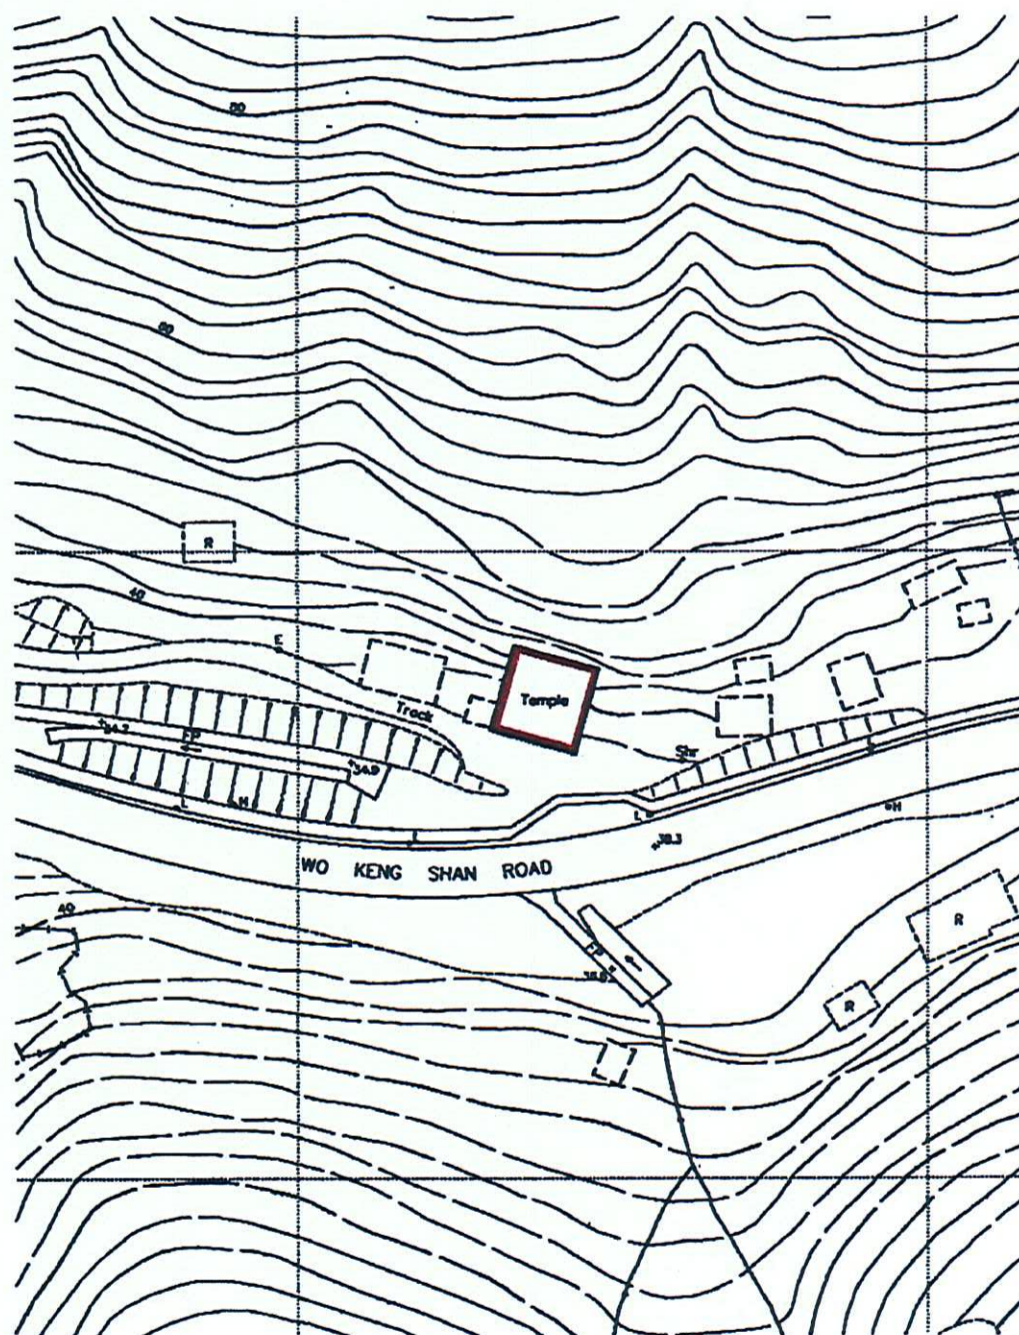

ANTIQUITIES AND MONUMENTS ORDINANCE (CAP.53)

PLAN OF CHEUNG SHANG TSZ, COMMONLY KNOWN AS CHEUNG SHAN KWU TSZ AT
WO KENG SHAN, PING CHE, FANLING, NEW TERRITORIES
DEPOSITED IN THE NORTH NEW TERRITORIES LAND REGISTRY

UNDER SECTION 3(4)

SERIAL No. NTM 47

SCALE 1 : 20000

EDGED RED AREA 193 SQUARE METRES (ABOUT)

SCALE 1:1000

(CHAU TAK HAY)

Secretary for Broadcasting, Culture and Sport

District Survey Office, North
Lands Department

Survey Sheet No. 3-NW-20C
File No. LD DSO/N 14/2/4/3

Date 31 December 1997