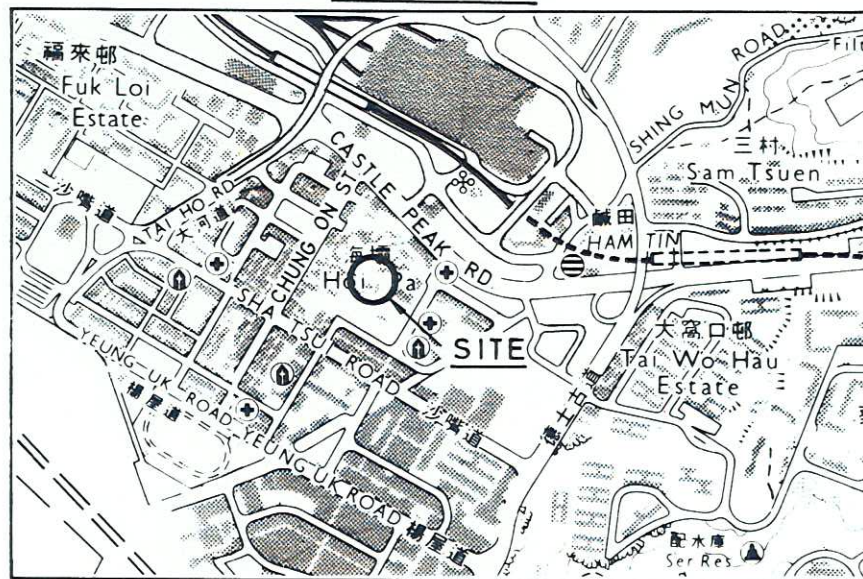

PLAN OF THE OLD HOUSE (FORMERLY AT LOT 917 IN D.D. 449),

HOI PA VILLAGE, TSUEN WAN, N.T.

DEPOSITED IN THE TSUEN WAN DISTRICT LAND OFFICE, UNDER SEC. 3(4)

SERIAL No. NTM 35

COLOURED PINK AREA 227 SQUARE METRES (ABOUT)

SCALE 1:1 000

LOCATION

SCALE 1:20 000

Survey Sheet No. 7-SW-16C

File Ref. LND 619/NGS/63

SECRETARY FOR MUNICIPAL SERVICES

Date 15 July 86

District Survey Office, Tsuen Wan, Buildings and Lands Department