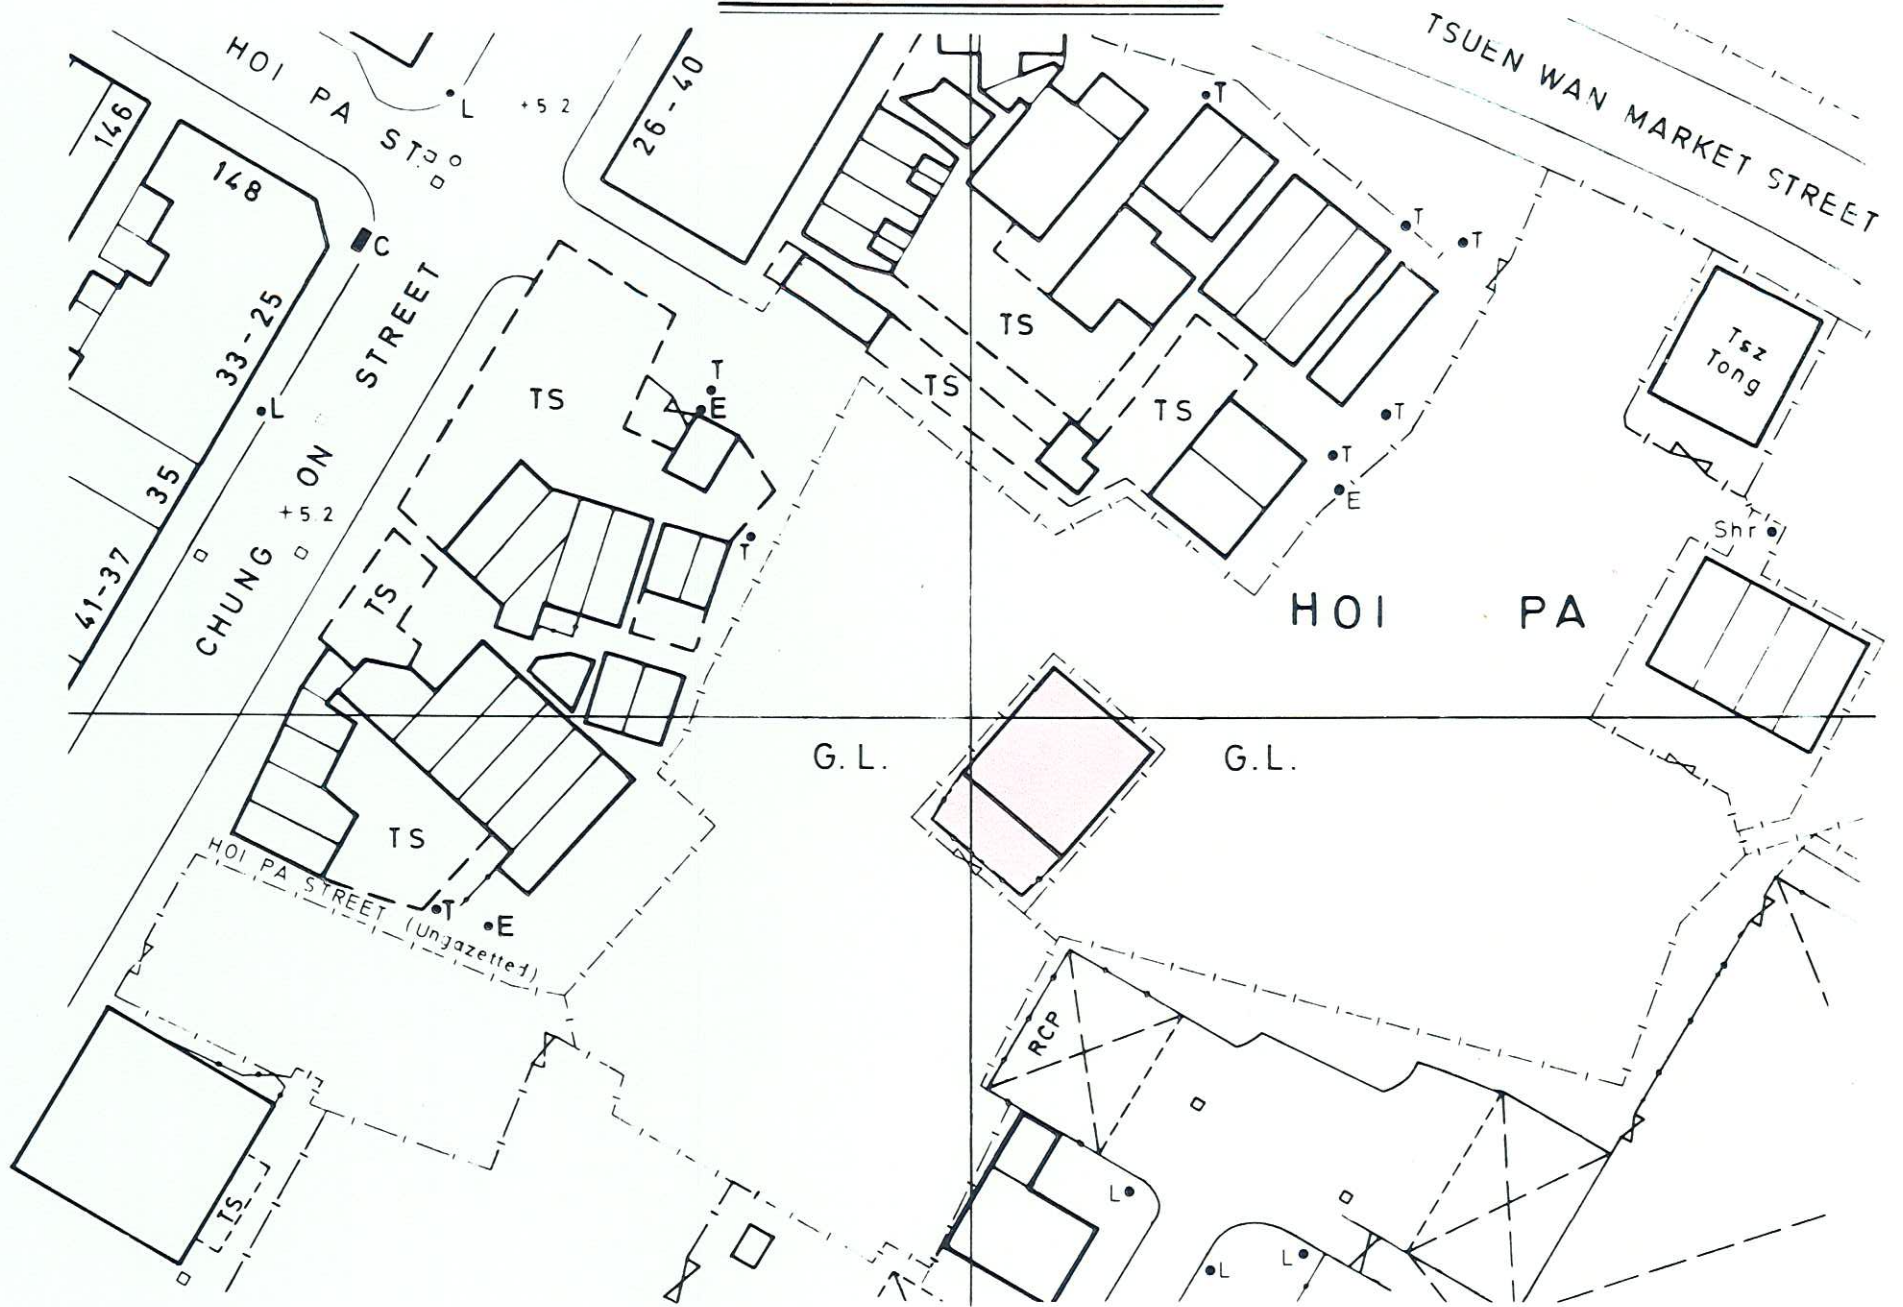

PLAN OF THE OLD HOUSE (FORMERLY AT LOT 917 IN D.D. 449),

HOI PA VILLAGE, TSUEN WAN, N.T.

DEPOSITED IN THE TSUEN WAN DISTRICT LAND OFFICE, UNDER SEC. 3(4)

SERIAL No. NTM 35

COLOURED PINK AREA 227 SQUARE METRES (ABOUT)

SCALE 1:1 000

LOCATION

SCALE 1:20 000

Survey Sheet No. 7-SW-16C

File Ref. LND 619/NGS/63

SECRETARY FOR MUNICIPAL SERVICES

Date 15 July 86

District Survey Office, Tsuen Wan, Buildings and Lands Department