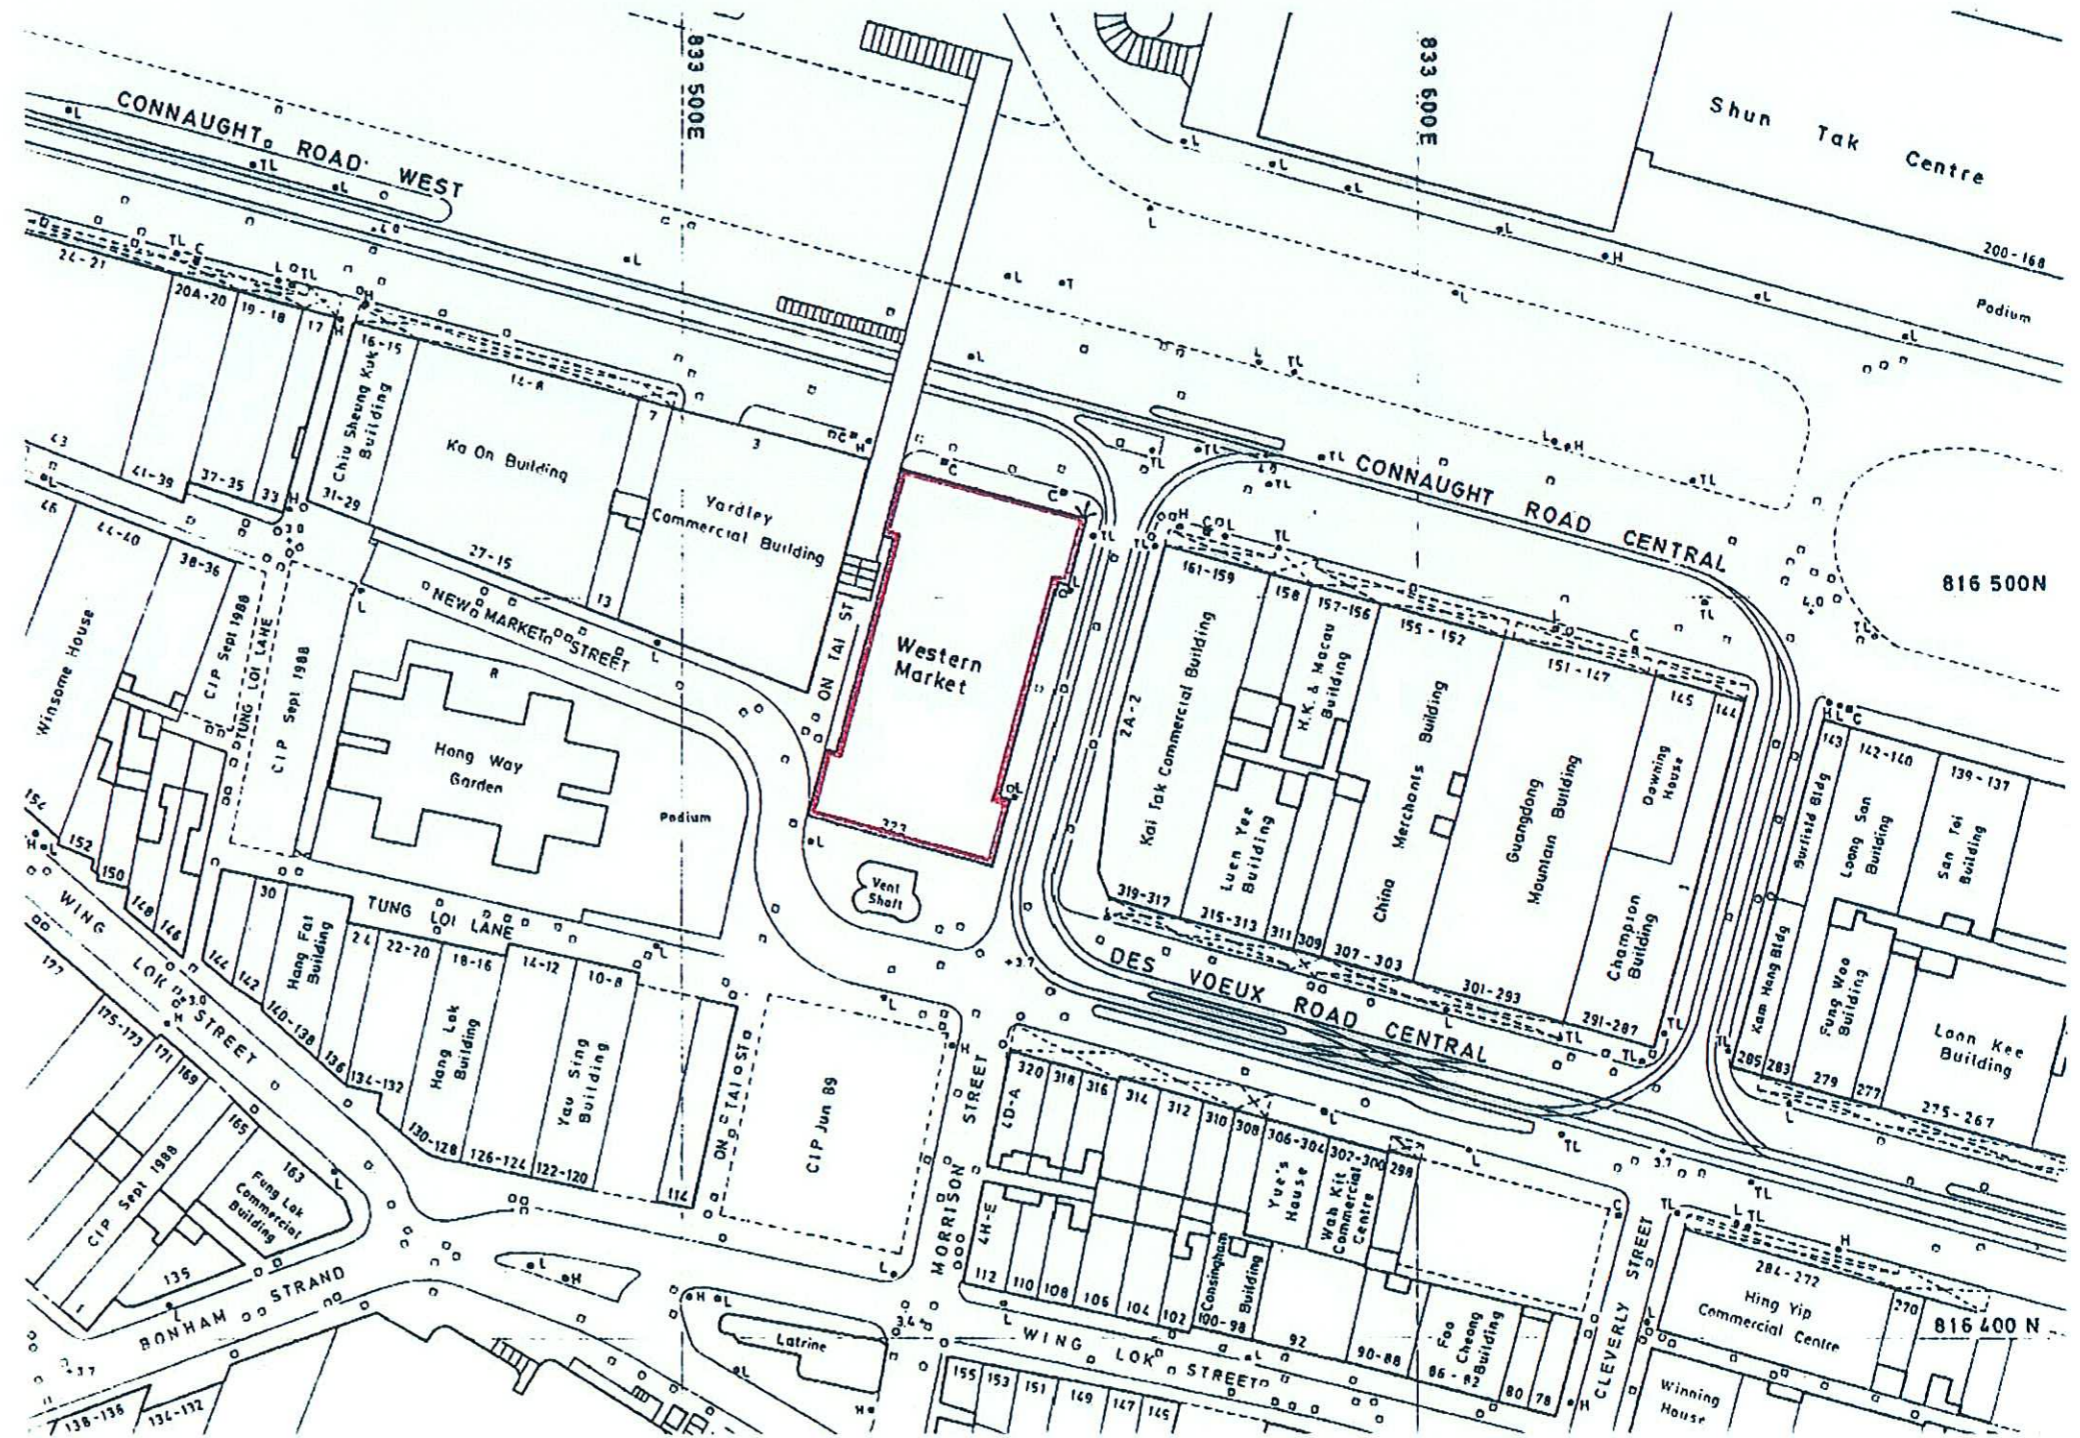

ANTIQUITIES AND MONUMENTS ORDINANCE (CAP. 53)

PLAN OF THE WESTERN MARKET, DES VOEUX ROAD CENTRAL, HONG KONG ISLAND

DEPOSITED IN THE LAND OFFICE, VICTORIA, UNDER SEC. 3 (4)

SERIAL No. HKM 20

LOCATION

SCALE 1:12 500

EDGED RED AREA 1 190 m² (ABOUT)

SCALE 1:1 000

METRES 20 0 20 40 60 80 100 METRES

In pursuance to GR 475, this plan has been prepared by the District Survey Office, Hong Kong, Survey and Mapping Office, Buildings and Lands Department, under the Authority of the Government Land Surveyor.