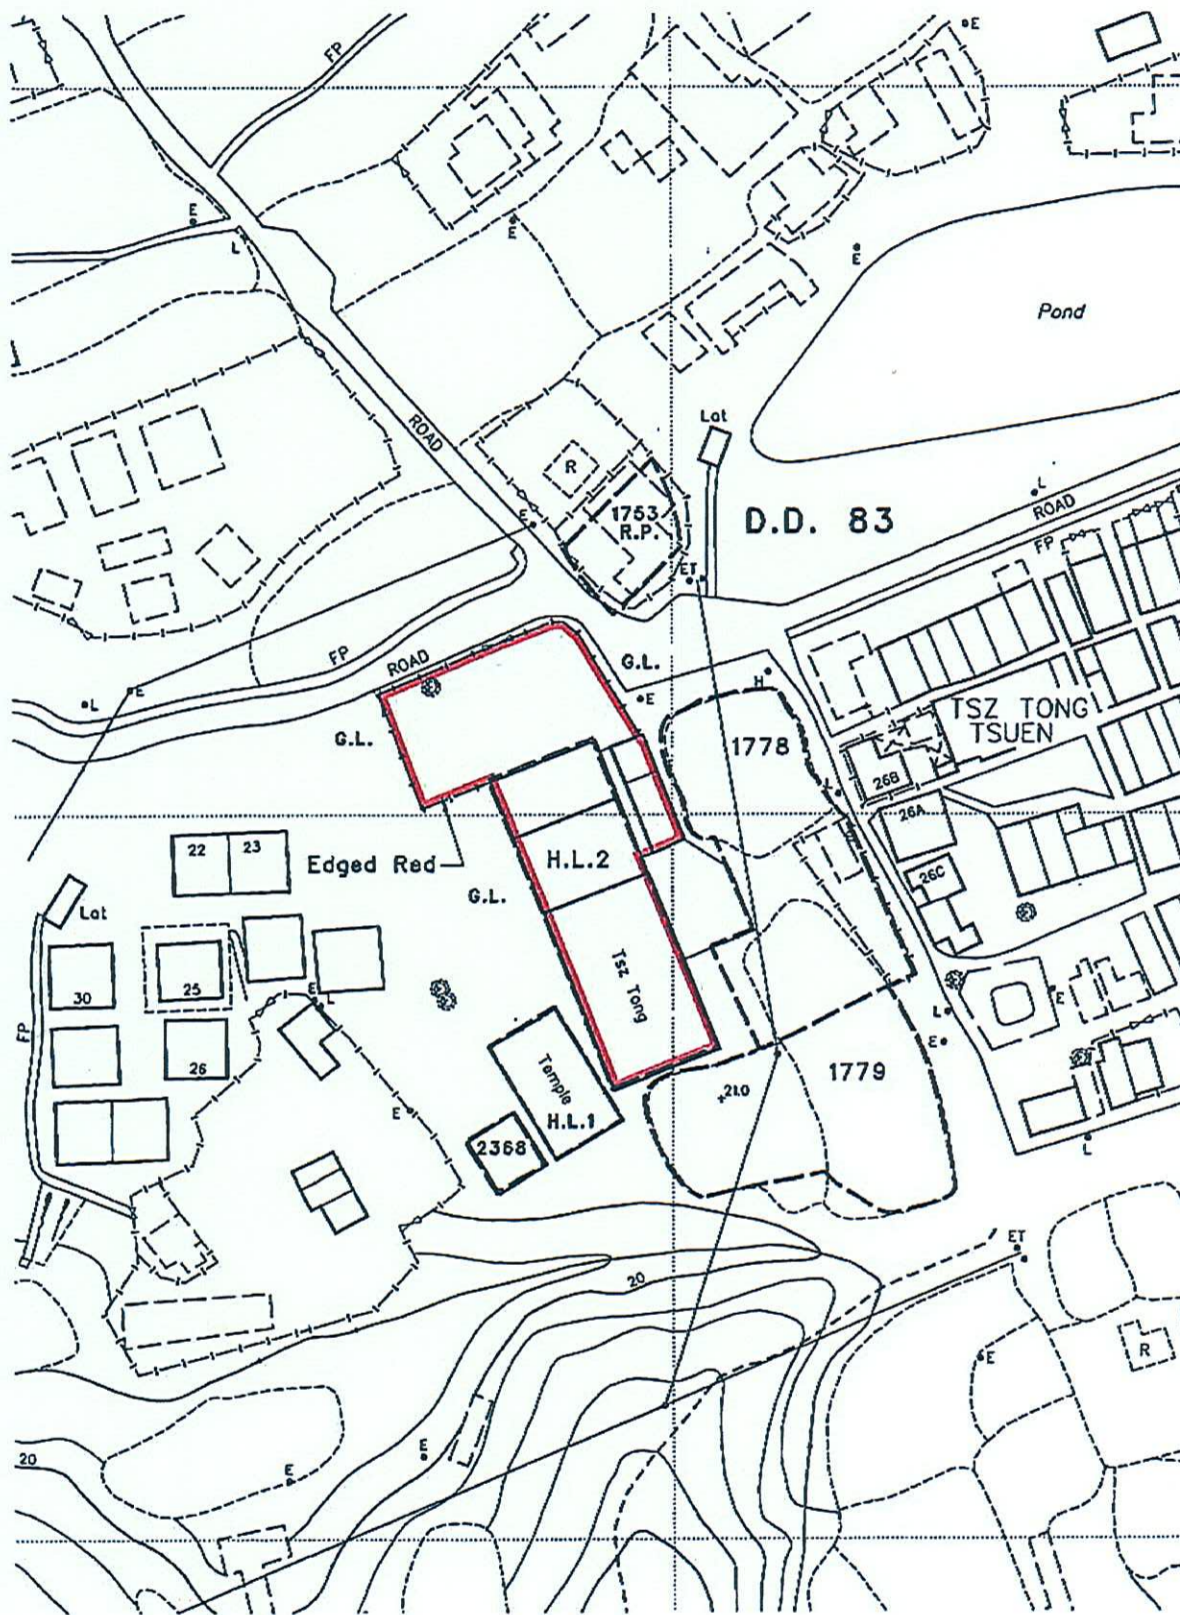

ANTIQUITIES AND MONUMENTS ORDINANCE (CAP.53)

PLAN OF TANG CHUNG LING ANCESTRAL HALL

AT LUNG YEUK TAU, FANLING, NEW TERRITORIES

DEPOSITED IN THE NORTH NEW TERRITORIES LAND REGISTRY

UNDER SECTION 3(4)

SCALE 1 : 20000

EDGED RED AREA 1 330 SQUARE METRES (ABOUT)

SCALE 1:1000

( CHAU TAK HAY )

Secretary for Broadcasting, Culture and Sport

Date 22 October 1997

District Survey Office, North  
Lands Department

Survey Sheet No. 3-SW-8D  
File No. LD DSO/N 14/2/4/3  
PLAN No. DND 1