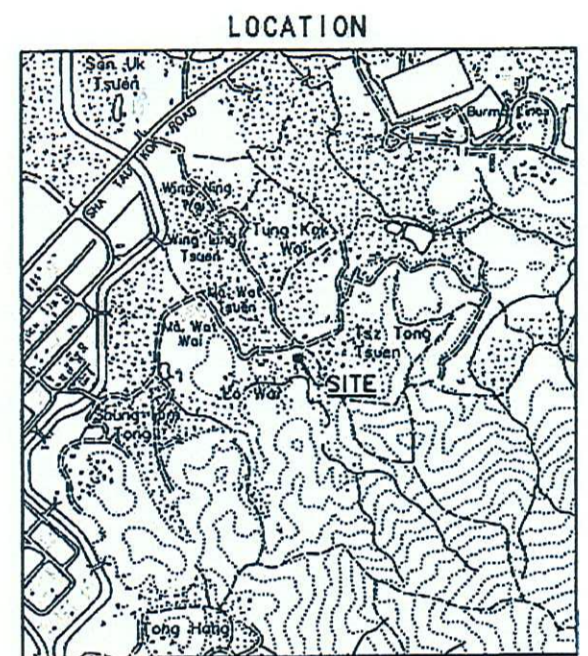

ANTIQUITIES AND MONUMENTS ORDINANCE (CAP.53)

PLAN OF TANG CHUNG LING ANCESTRAL HALL

AT LUNG YEUK TAU, FANLING, NEW TERRITORIES

DEPOSITED IN THE NORTH NEW TERRITORIES LAND REGISTRY

UNDER SECTION 3(4)

SCALE 1 : 20000

EDGED RED AREA 1 330 SQUARE METRES (ABOUT)

SCALE 1:1000

( CHAU TAK HAY )

Secretary for Broadcasting, Culture and Sport

Date 22 October 1997

District Survey Office, North  
Lands Department

Survey Sheet No. 3-SW-8D  
File No. LD DSO/N 14/2/4/3  
PLAN No. DND 1