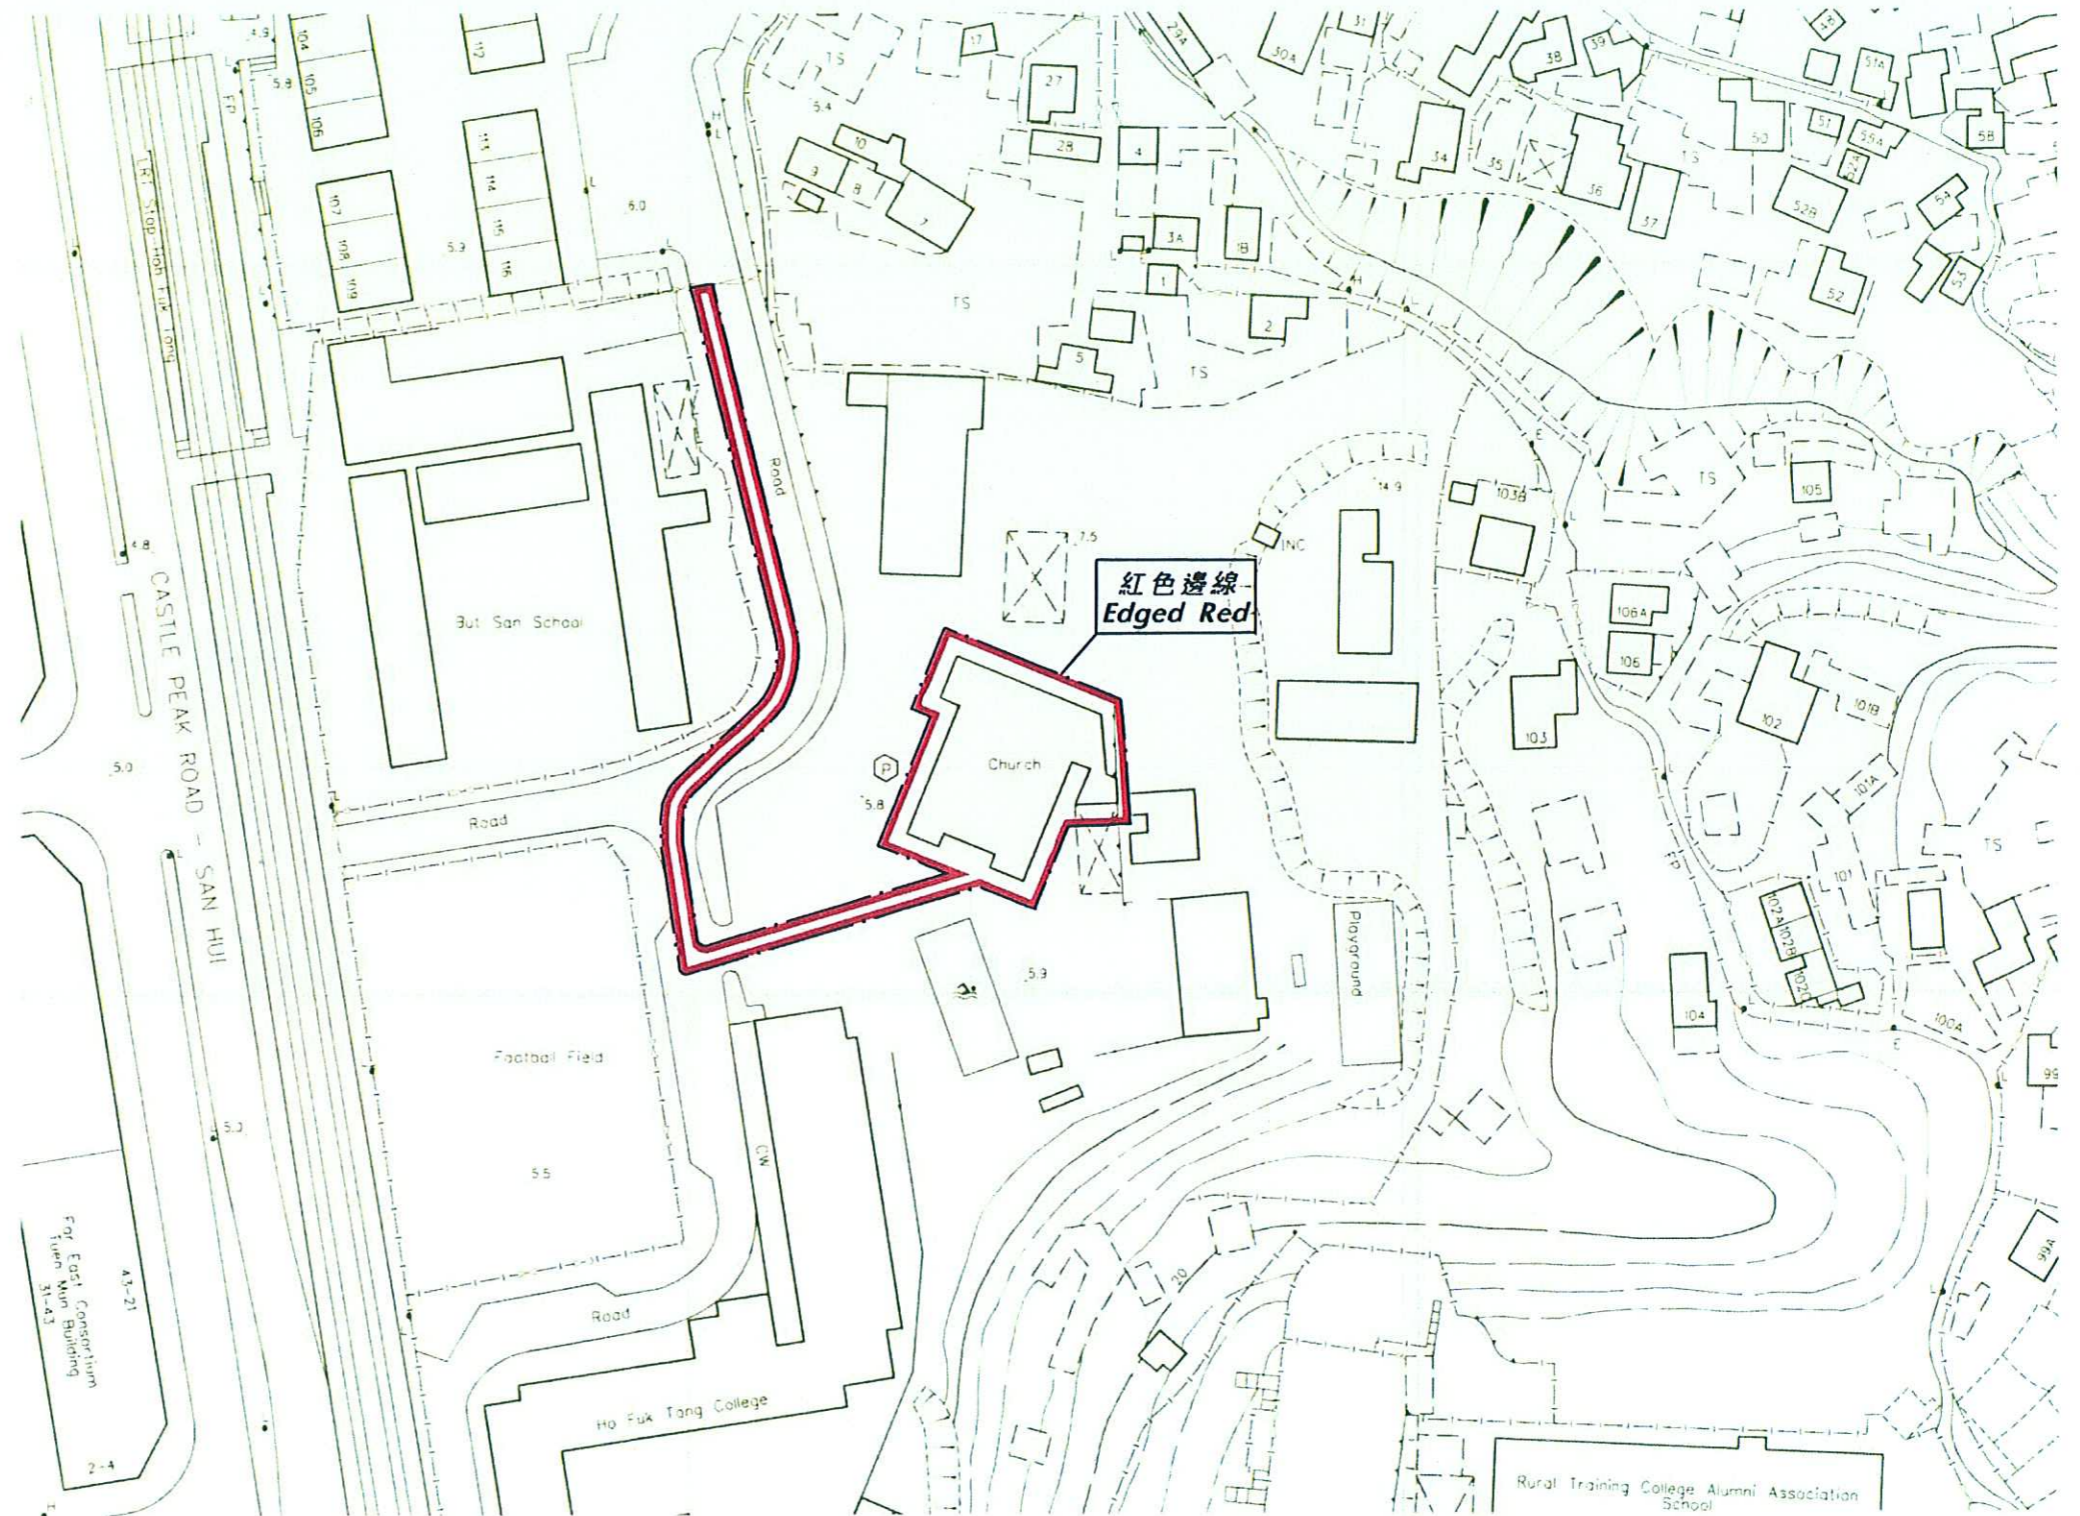

比例 SCALE 1 : 20000

以紅色邊線標示的面積約為 1 250 平方米 EDGED RED AREA 1 250 SQUARE METRES (ABOUT)

*Patrick C. P. Ho*

(何志平 Dr. Patrick C. P. HO)  
民政事務局長 Secretary for Home Affairs  
日期 Date 19 March 2004

地政總署 屯門測量處  
District Survey Office, Tuen Mun  
Lands Department

古物及古蹟條例 (第 53 章)  
根據第3(4)條存放於新界屯門土地註冊處的新界屯門何福堂會所內稱為馬禮遜樓的建築物及其鄰接土地圖則  
ANTIQUITIES AND MONUMENTS ORDINANCE (CAP.53)  
PLAN OF THE BUILDING KNOWN AS "馬禮遜樓" AND ITS ADJOINING LAND WITHIN  
THE HOH FUK TONG CENTRE (ALSO KNOWN AS HO FUK TONG CENTRE), TUEN MUN, NEW TERRITORIES  
DEPOSITED IN THE TUEN MUN NEW TERRITORIES LAND REGISTRY UNDER SECTION 3(4)

檔案編號 File No. LD DSO/TM 13/25  
測量圖編號 Survey Sheet No. 6-SW-6B  
發展藍圖編號 Layout Plan No. -----  
參考圖編號 Reference Plan No. -----  
圖則編號 PLAN No. TMM2045e