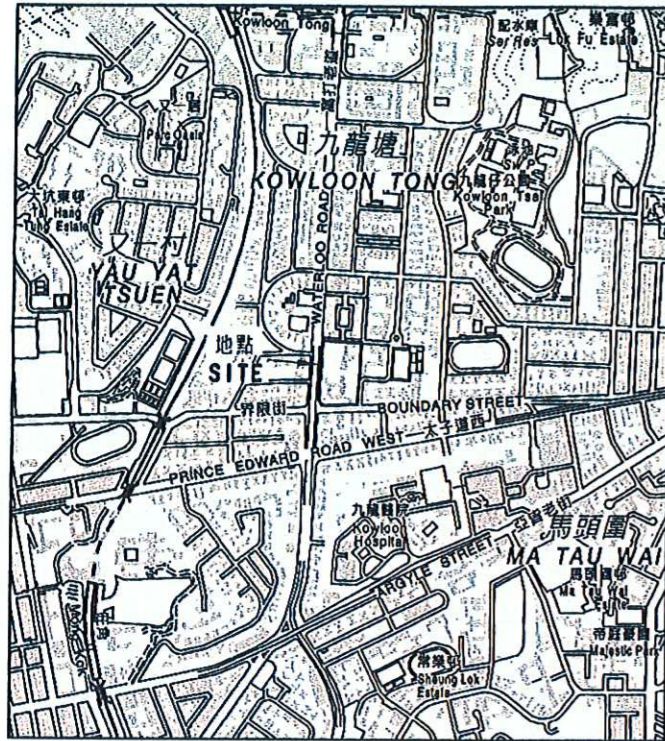

位置 LOCATION

比例 Scale 1 : 20000

間黑斜線的範圍內的構築物不列為歷史建築物  
Structures within the area hatched black are not declared as historical buildings

以紅色邊線標示的面積約為 18 600 平方米 EDGED RED AREA 18 600 SQUARE METRES (ABOUT)

比例尺 Scale 1 : 1500

Carri Lam

(林鄭月娥女士 Mrs Carrie Lam)

發展局局長 Secretary for Development

日期 Date 8 May 2008

只作識別用 FOR IDENTIFICATION PURPOSES ONLY

地政總署 九龍測量處  
District Survey Office, Kowloon  
Lands department